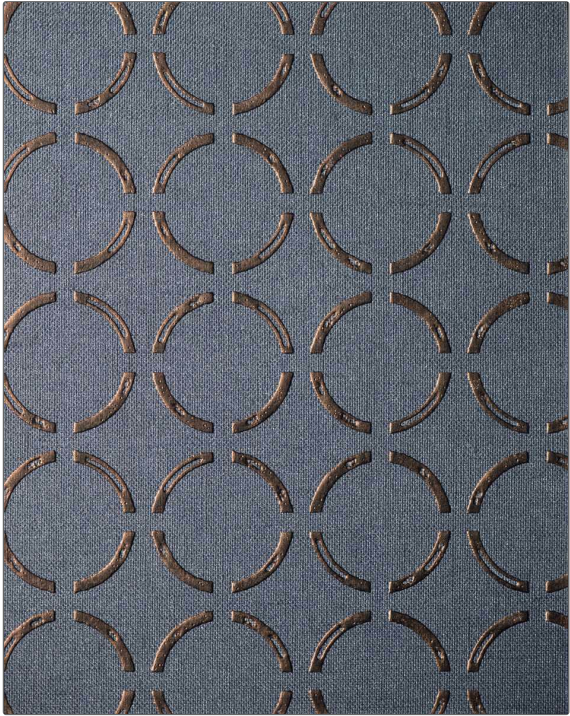

# Wallcovering Product Details

**PATTERN** 14132W Riona  
**COLOR** Copper GREY-01

<b>BRAND</b>	<b>APPLICATION</b>
S. Harris	Wallcovering
<b>CATEGORIES</b>	<b>COLLECTION</b>
Textures, ASTM-E84, Wallpaper, String / Textile, Prints	S Harris Linen Wallcovering
<b>COLORS</b>	<b>DESIGN TYPES</b>
Grey, Metallic	Geometric / Abstract, Contemporary / Modern, Dots / Circles

<b>WIDTH</b>	<b>VERTICAL REPEAT</b>	<b>HORIZONTAL REPEAT</b>	<b>CONTENT</b>
54.00 in (137.16 cm)	2.00 in (5.08 cm)	2.00 in (5.08 cm)	Face: 100% Linen, Backing: 70% Wood Pulp, 30% Polyester
<b>BACKING</b>	<b>FIRE CODES</b>	<b>PRODUCT NUMBER</b>	<b>COUNTRY</b>
Pretrimmed	Passes ASTM-E84	4937001	USA

**ADDITIONAL PRODUCT NOTES**

Soil & Stain Repellent Finish, Pfas-Free, Pretrimmed, Formaldehyde Free, Cadmium Free, Paste The Paper, Fsc Certified, Straight / Side Match, Peelable