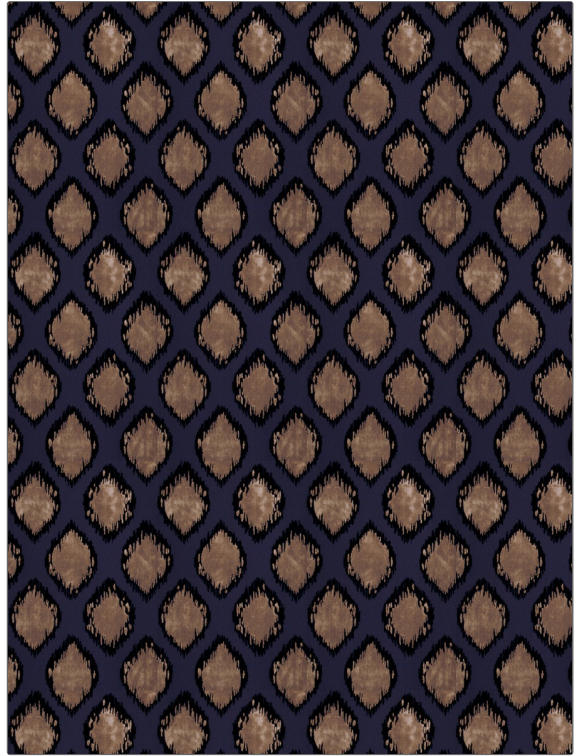

# Fabric Product Details

**PATTERN** Delfina  
**COLOR** Royal

**BRAND**

**S. Harris**

**APPLICATION**

**Fabric**

**USES**

**Upholstery**

**CATEGORIES**

**Velvet / Grospoint**

**COLORS**

**Blue**

**DESIGN TYPES**

**Global / Ethnic,  
Contemporary / Modern**

**SCALE**

**Large**

**RAILOADED**

**Not Railroaded**

**WIDTH**

**57.00 in (144.78 cm)**

**VERTICAL REPEAT**

**20.47 in (51.99 cm)**

**HORIZONTAL REPEAT**

**14.37 in (36.50 cm)**