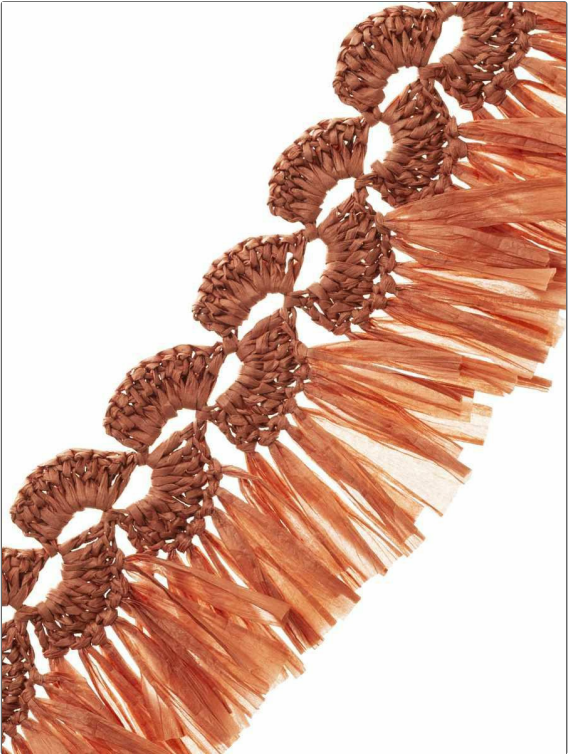

# Trimming Product Details

**PATTERN** Cecile  
**COLOR** 03

**BRAND** S. Harris  
**APPLICATION** Trimming

**USES** Bedding, Window, Accessories, Furniture  
**CATEGORIES** Bullion / Furniture Fringe

**COLORS** Pink  
**DESIGN TYPES** Global / Ethnic, Novelty, Texture Plain, Handcrafted

VERTICAL REPEAT	HORIZONTAL REPEAT	CONTENT	PRODUCT NUMBER
0.00 in (0.00 cm)	0.00 in (0.00 cm)	100% Faux Raffia	6050703
<b>COUNTRY</b>			
Egypt			

**ADDITIONAL PRODUCT NOTES**  
 Exclusive Pattern, Furniture Fringe, Variations In Color May Occur, From Lot To Lot., Not Guaranteed For Precise, Color Matching. Cutting, From Stock Is Recommended., Header Width: 2.25 In, Total Length: 5.00 In