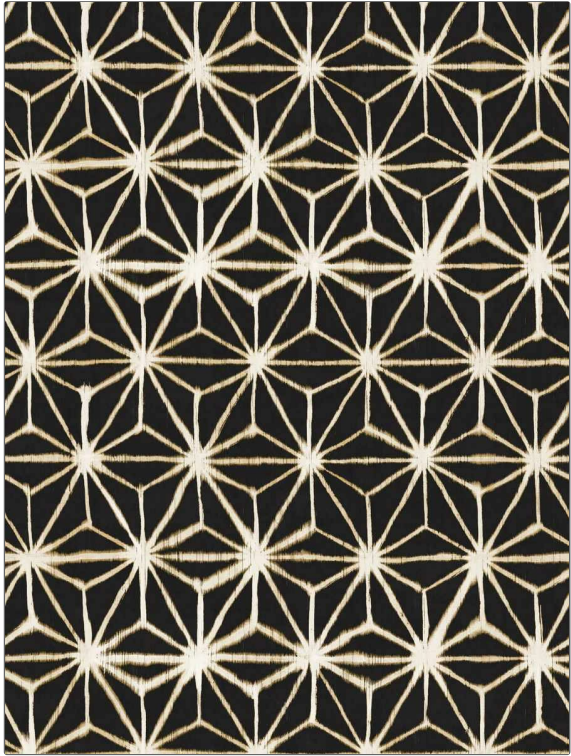

Wallcovering Product Details

PATTERN 14136W Lonsdale
COLOR 501

BRAND S. Harris
APPLICATION Wallcovering

CATEGORIES String / Textile, Digital, Prints
COLORS Brown, Beige

DESIGN TYPES Geometric / Abstract, Global / Ethnic, Asian / Chinoiserie, Contemporary / Modern
SCALE Large

| WIDTH | VERTICAL REPEAT | HORIZONTAL REPEAT | CONTENT |
|---------------------|---------------------|---------------------|---------------------------------------|
| 28.30 in (71.88 cm) | 19.70 in (50.04 cm) | 28.30 in (71.88 cm) | Face: 100% Linen, Backing: 100% Paper |
| BACKING | PRODUCT NUMBER | COUNTRY | |
| Pretrimmed | 6116401 | Austria | |