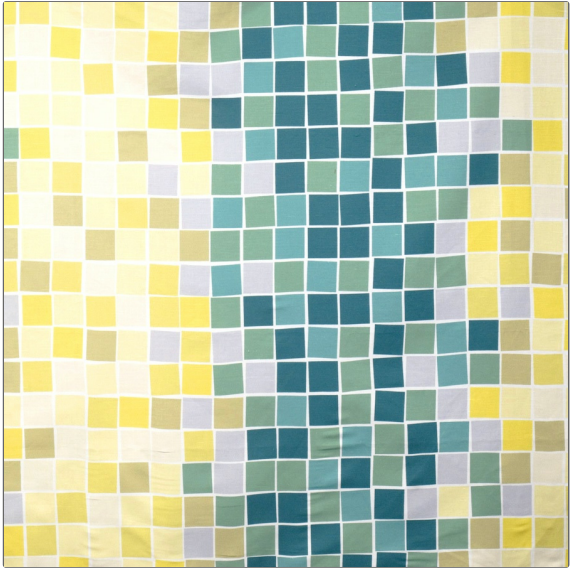

# Fabric Product Details

**PATTERN** Grafik  
**COLOR** Aqua

<b>BRAND</b>	<b>APPLICATION</b>
S. Harris	Fabric
<b>USES</b>	<b>CATEGORIES</b>
Bedding, Drapery, Multipurpose, Upholstery	Prints
<b>COLORS</b>	<b>DESIGN TYPES</b>
Gold, Yellow, Aqua / Teal, Multi-Color	Geometric, Print Pattern, Contemporary / Modern
<b>SCALE</b>	<b>RAILROADED</b>
Large	Not Railroaded

<b>WIDTH</b>	<b>VERTICAL REPEAT</b>	<b>HORIZONTAL REPEAT</b>	<b>CONTENT</b>
59.00 in (149.86 cm)	29.70 in (75.44 cm)	29.00 in (73.66 cm)	60% Cotton 40% Linen
<b>BACKING</b>	<b>PRODUCT NUMBER</b>	<b>COUNTRY</b>	<b>CLEANING CODES</b>
	8512401	Austria	S