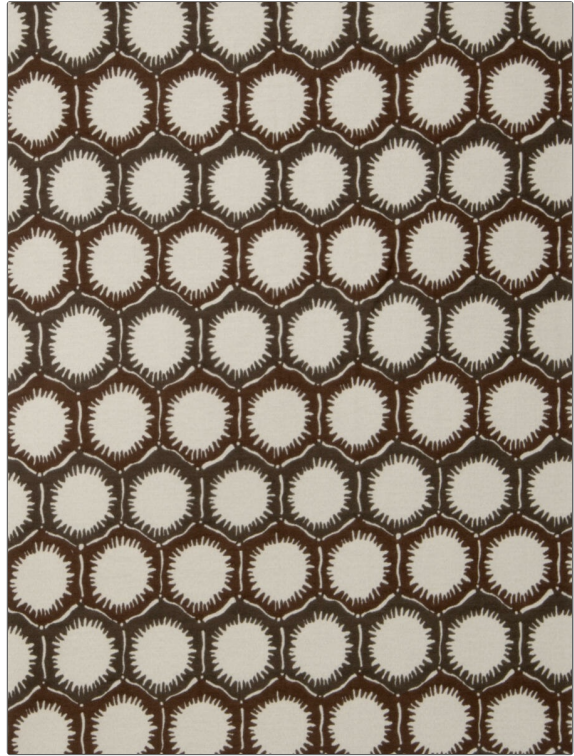

Fabric Product Details

PATTERN Molokai
COLOR Coffee

BRAND	APPLICATION
S. Harris	Fabric
USES	CATEGORIES
Upholstery	Wovens
COLORS	DESIGN TYPES
Brown	Geometric, Contemporary / Modern, Dots / Circles
SCALE	RAILOADED
Medium	Not Railed

WIDTH	FINISH	VERTICAL REPEAT	HORIZONTAL REPEAT
54.00 in (137.16 cm)	Soil & Stain Repellent Finish	7.00 in (17.78 cm)	14.00 in (35.56 cm)
CONTENT	BACKING	FIRE CODES	DOUBLE RUBS
38% Rayon, 34% Polyester, 28% Cotton	Light Acrylic Backing	UFAC Class I, Passes NFPA 260	Exceeds 51,000 Double Rubs (Wyzenbeek Method)
PRODUCT NUMBER	COUNTRY	CLEANING CODES	
8541702	USA	S	

ADDITIONAL PRODUCT NOTES

Soil & Stain Repellent Finish, Light Acrylic Backing, Hable Construction, Exclusive Pattern