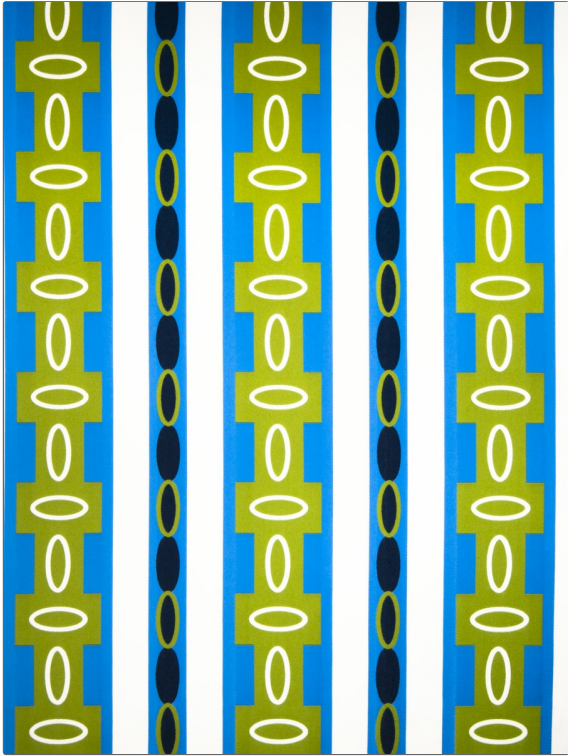

Fabric Product Details

PATTERN Aventura Stripe
COLOR Azure

BRAND	APPLICATION
S. Harris	Fabric
USES	CATEGORIES
Upholstery	Outdoor, Wovens, Sunbrella
COLORS	DESIGN TYPES
Blue, White	Geometric, Jacquard Pattern, Stripes, Contemporary / Modern
SCALE	RAILROADED
Large	Railroaded

WIDTH	VERTICAL REPEAT	HORIZONTAL REPEAT	CONTENT
54.00 in (137.16 cm)	7.10 in (18.03 cm)	13.60 in (34.54 cm)	100% Solution Dye Acrylic
BACKING	FIRE CODES	DOUBLE RUBS	PRODUCT NUMBER
	UFAC Class I	Exceeds 12,000 Double Rubs (Wyzenbeek Method)	8562901
COUNTRY	CLEANING CODES		
USA	WS		

ADDITIONAL PRODUCT NOTES

Sunbrella, Indoor / Outdoor, Shown Railroaded, Exclusive Pattern