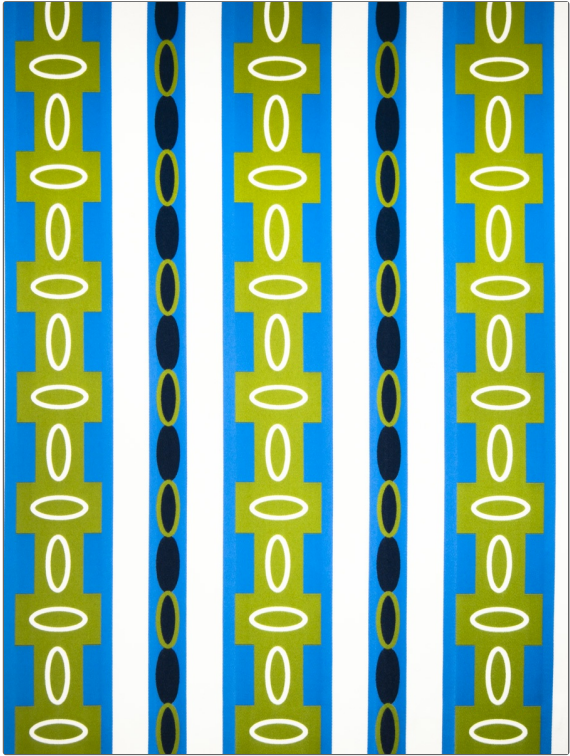

Fabric Product Details

PATTERN Aventura Stripe
COLOR 01

BRAND	APPLICATION
S. Harris	Fabric
USES	CATEGORIES
Upholstery	Outdoor, Wovens, Sunbrella
COLORS	DESIGN TYPES
Blue, White	Geometric, Jacquard Pattern, Stripes, Contemporary / Modern
SCALE	RAILOADED
Large	Railroaded

WIDTH	VERTICAL REPEAT	HORIZONTAL REPEAT	CONTENT
54.00 in (137.16 cm)	7.10 in (18.03 cm)	13.60 in (34.54 cm)	100% Solution Dye Acrylic
BACKING	FIRE CODES	DOUBLE RUBS	PRODUCT NUMBER
	UFAC Class I	Exceeds 12,000 Double Rubs (Wyzenbeek Method)	8563001
COUNTRY	CLEANING CODES		
USA	WS		

ADDITIONAL PRODUCT NOTES

Sunbrella, Indoor / Outdoor, Shown Railroaded, Exclusive Pattern