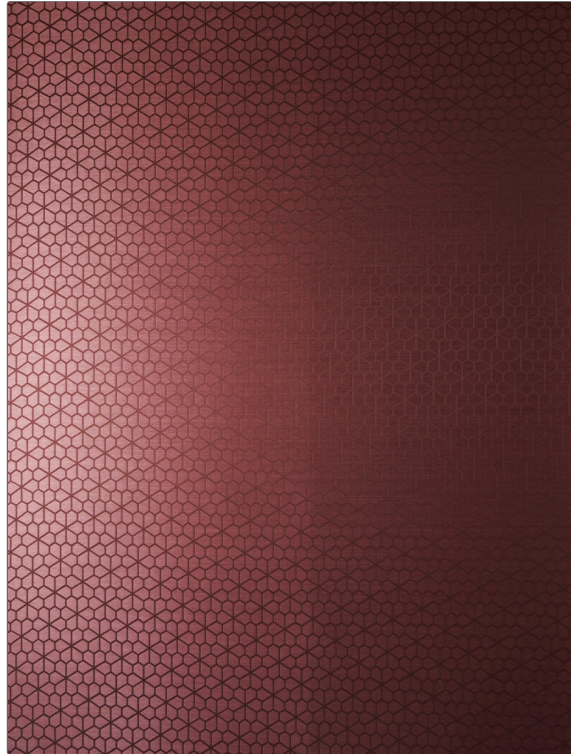

Wallcovering Product Details

PATTERN 14028W Batignolles
COLOR Claret 02

BRAND

S. Harris

APPLICATION

Wallcovering

CATEGORIES

Raffia, Raffia, Textures, Wallpaper, En 15102

BOOK

Habitat 8-2017
 Introduction Habitat Ring Set 8-2017

COLORS

Red, Burgundy

SCALE

Small

WIDTH

47.60 in (120.90 cm)

VERTICAL REPEAT

13.00 in (33.02 cm)

HORIZONTAL REPEAT

6.80 in (17.27 cm)

CONTENT

Backing: 60% Cellulose, 40% Polyester, Face: 70% Nylon 30% Viscose

BACKING

Untrimmed, Strippable