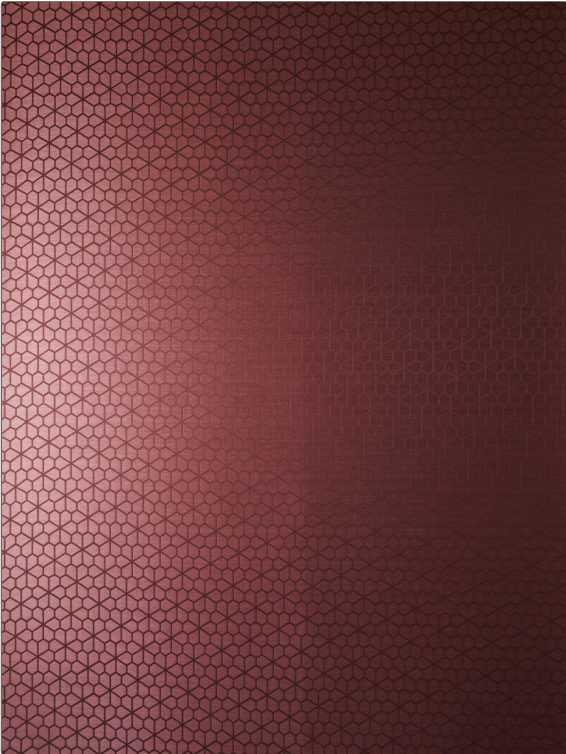

# Wallcovering Product Details

**PATTERN** 14028W Batignolles  
**COLOR** 502

**BRAND** S. Harris  
**APPLICATION** Wallcovering

**CATEGORIES** Raffia, Raffia, Textures, Wallpaper, En 15102  
**COLORS** Red, Burgundy

**SCALE** Small

WIDTH	VERTICAL REPEAT	HORIZONTAL REPEAT	CONTENT
47.60 in (120.90 cm)	13.00 in (33.02 cm)	6.80 in (17.27 cm)	Backing: 60% Cellulose, 40% Polyester, Face: 70% Nylon 30% Viscose
BACKING	FIRE CODES	PRODUCT NUMBER	COUNTRY
Untrimmed, Strippable	Passes ASTM-E84, Ce Mark Certified, Passes EN15102	8813502	Italy

**ADDITIONAL PRODUCT NOTES**  
 Untrimmed, Strippable, Paste The Wall, Ce Mark Certified, Passes EN15102, Side Match, Spongeable, Unpasted, Exclusive Pattern