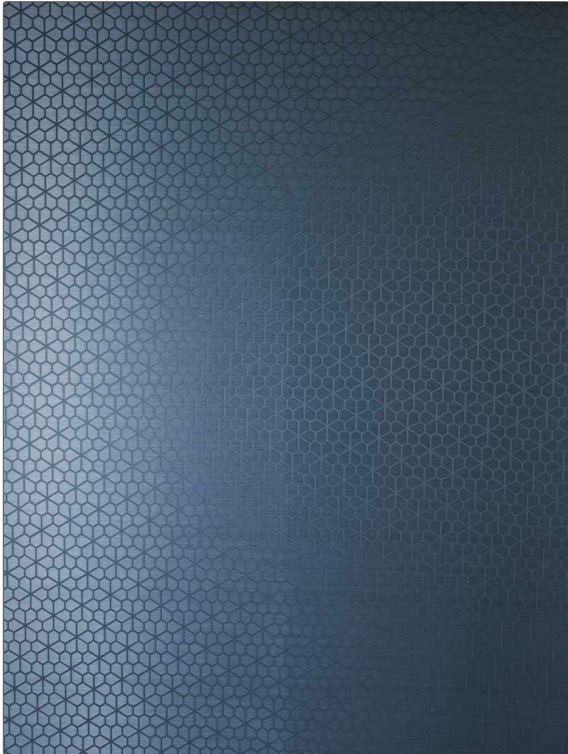

Wallcovering Product Details

PATTERN 14028W Batignolles
COLOR 504

BRAND S. Harris
APPLICATION Wallcovering

CATEGORIES Raffia, Textures, Wallpaper, En 15102
COLORS Blue

DESIGN TYPES Geometric / Abstract, Contemporary / Modern, Texture Raised
SCALE Small

WIDTH	VERTICAL REPEAT	HORIZONTAL REPEAT	CONTENT
47.60 in (120.90 cm)	13.00 in (33.02 cm)	6.80 in (17.27 cm)	Backing: 60% Cellulose, 40% Polyester, Face: 70% Nylon 30% Viscose
BACKING	FIRE CODES	PRODUCT NUMBER	COUNTRY
Untrimmed, Strippable	Passes ASTM-E84, Ce Mark Certified, Passes EN15102	8813504	Italy

ADDITIONAL PRODUCT NOTES
 Untrimmed, Strippable, Paste The Wall, Ce Mark Certified, Passes EN15102, Side Match, Spongeable, Unpasted, Exclusive Pattern