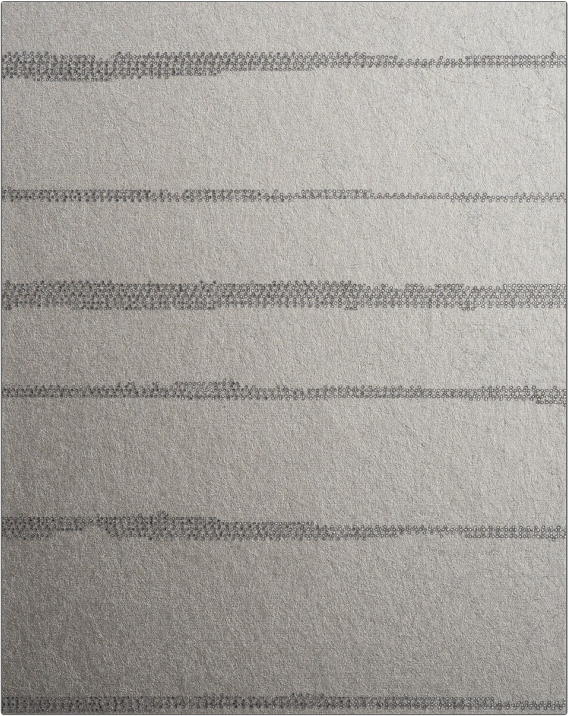

# Wallcovering Product Details

**PATTERN** 14048W Kalyana  
**COLOR** 501

**BRAND** S. Harris  
**APPLICATION** Wallcovering

**CATEGORIES** Non - Woven, Textures, ASTM-E84, Wallpaper  
**COLORS** Grey, Metallic

**DESIGN TYPES** Stripes, Tone On Tone / Strie, Contemporary / Modern, Texture Raised, Dots / Circles  
**SCALE** Small

|                                      |   |   |   |
|--------------------------------------|---|---|---|
| <b>WIDTH</b><br>54.00 in (137.16 cm) | <b>VERTICAL REPEAT</b><br>16.80 in (42.67 cm)           | <b>HORIZONTAL REPEAT</b><br>0.00 in (0.00 cm) | <b>CONTENT</b><br>Face: 70% Wood Pulp, 30% Polyester, Backing: 70% Wood Pulp, 30% Polyester |
| <b>BACKING</b><br>Pretrimmed         | <b>FIRE CODES</b><br>Passes ASTM-E84, Ce Mark Certified | <b>PRODUCT NUMBER</b><br>9886601              | <b>COUNTRY</b><br>Netherlands   |

**ADDITIONAL PRODUCT NOTES**  
 Pretrimmed, Paste The Wall, Ce Mark Certified, Straight / Side Match, Nonwoven Paper, Peelable, Unpasted