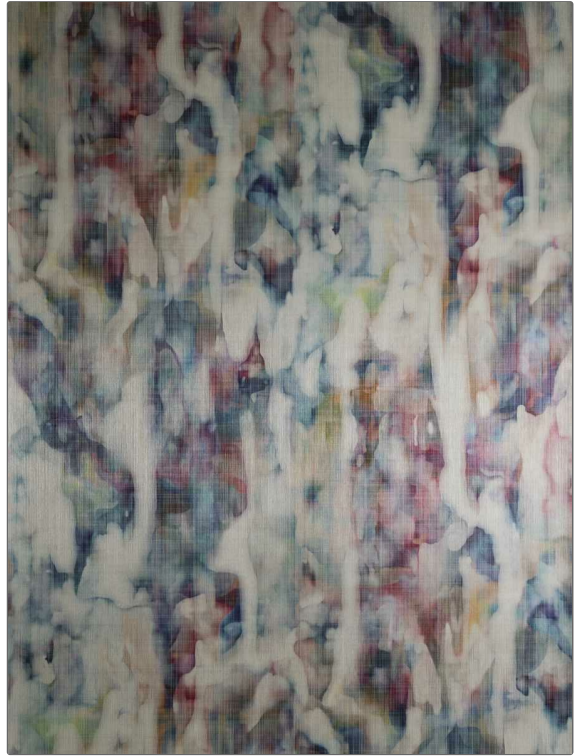

# Wallcovering Product Details

**PATTERN** 14083W Phi Beach  
**COLOR** 501

**BRAND**

**S. Harris**

**APPLICATION**

**Wallcovering**

**CATEGORIES**

**Non - Woven, Prints**

**COLORS**

**Multi-Color**

**DESIGN TYPES**

**Texture Printed**

**WIDTH**

**39.00 in (99.06 cm)**

**VERTICAL REPEAT**

**58.00 in (147.32 cm)**

**HORIZONTAL REPEAT**

**39.00 in (99.06 cm)**

**CONTENT**

**Face: 100% Polyester,  
Backing: 100% Nonwoven**

**BACKING**

**Untrimmed, Strippable**

**PRODUCT NUMBER**

**9976701**

**COUNTRY**

**Italy**

**ADDITIONAL PRODUCT NOTES**

**Untrimmed, Strippable, Paste The Wall, Side Match, Nonwoven Paper, Exclusive Pattern**