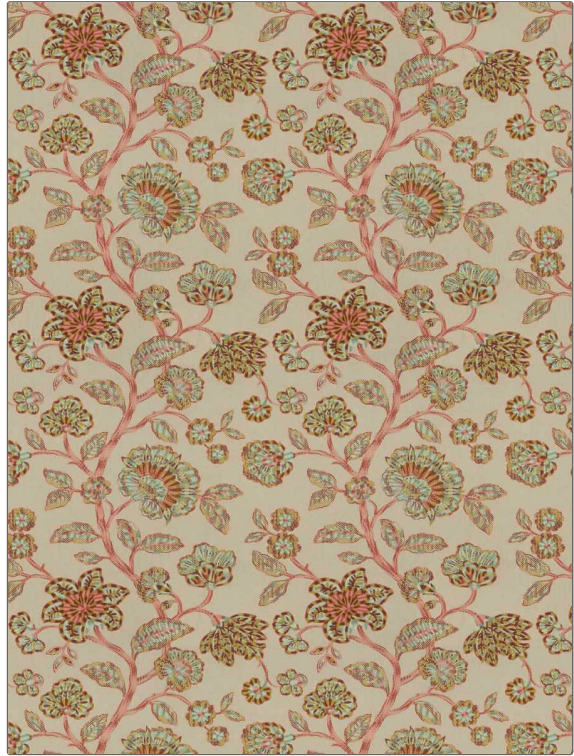

Fabric Product Details

PATTERN Galina
COLOR 01

BRAND	APPLICATION
Stroheim	Fabric
USES	CATEGORIES
Bedding, Drapery	Crewels / Embroideries
COLORS	DESIGN TYPES
Pink, Red, Multi-Color	Embroidery, Floral, Jacobean, Tropical / Botanical
SCALE	RAILROADED
Large	Not Railroaded

WIDTH	VERTICAL REPEAT	HORIZONTAL REPEAT	CONTENT
52.00 in (132.08 cm)	31.50 in (80.01 cm)	25.50 in (64.77 cm)	Embroidery: 100% Spun Polyester, Base: 60% Linen, 40% Cotton
BACKING	PRODUCT NUMBER	COUNTRY	CLEANING CODES
	1320301	India	S