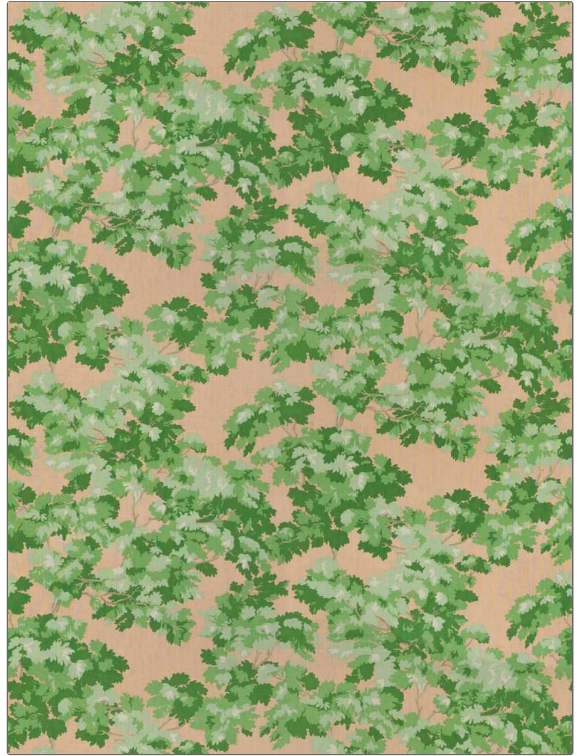

# Fabric Product Details

**PATTERN** Treescape  
**COLOR** Starfish

**BRAND**

**Stroheim**

**APPLICATION**

**Fabric**

**USES**

**Bedding, Drapery,  
Multipurpose, Upholstery**

**CATEGORIES**

**Prints, Linen**

**BOOK**

**Color Vol. II Starfish /  
Hibiscus**

**COLORS**

**Green, Light Green, Coral /  
Peach**

**DESIGN TYPES**

**Leaves, Novelty, Print  
Pattern, Tropical /  
Botanical**

**SCALE**

**Large**

**RAILROADED**

**Not Railroaded**

**WIDTH**

**54.00 in (137.16 cm)**

**VERTICAL REPEAT**

**36.00 in (91.44 cm)**