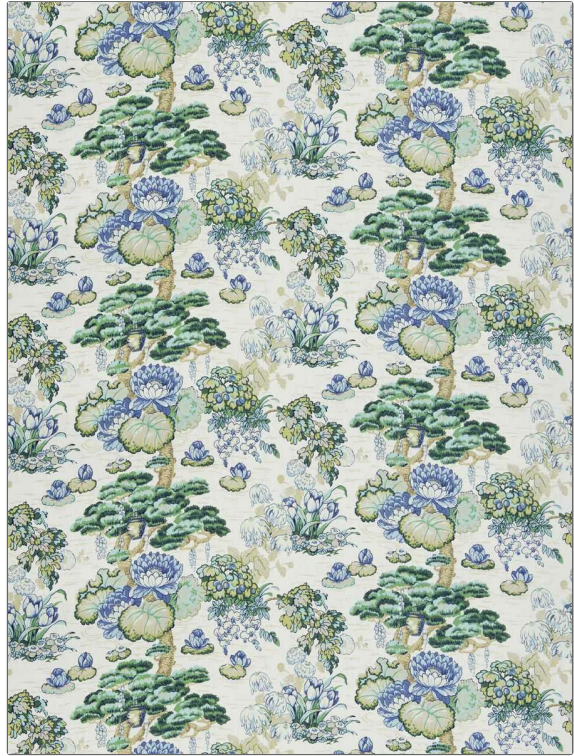

Fabric Product Details

PATTERN **Phillina**
COLOR **02**

BRAND	APPLICATION
Stroheim	Fabric
USES	CATEGORIES
Bedding, Drapery, Multipurpose, Upholstery	Prints, Linen
COLORS	DESIGN TYPES
Blue, Light Blue, Green, Light Green	Floral, Asian, Leaves, Print Pattern, Tropical / Botanical
SCALE	RAILROADED
Large	Not Railroaded

WIDTH	VERTICAL REPEAT	HORIZONTAL REPEAT	CONTENT
54.00 in (137.16 cm)	18.00 in (45.72 cm)	27.00 in (68.58 cm)	100% Linen
BACKING	FIRE CODES	DOUBLE RUBS	PRODUCT NUMBER
	UFAC Class I / NFPA 260	Exceeds 27,000 Double Rubs (Wyzenbeek Method)	1364102
COUNTRY	CLEANING CODES		
China	S		

ADDITIONAL PRODUCT NOTES

Ca Tb 117-2013, Half Drop Repeat, Exclusive Pattern