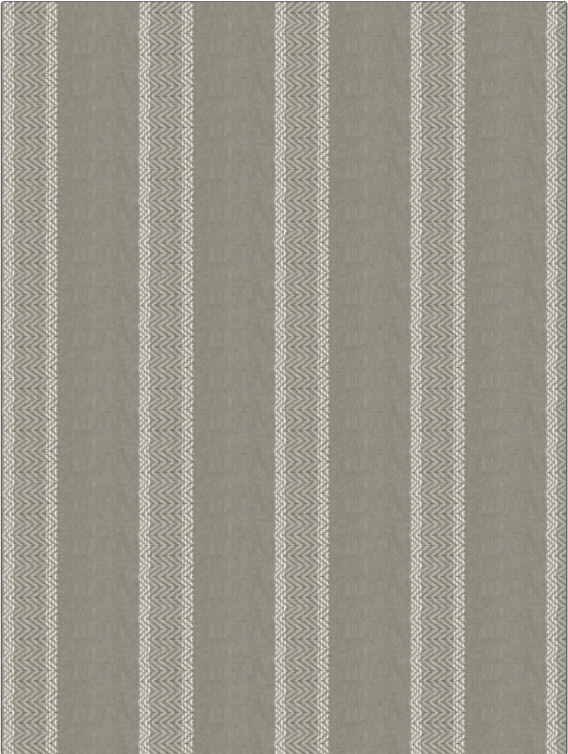

# Fabric Product Details

**PATTERN** Calor  
**COLOR** Cloud

<b>BRAND</b>	<b>APPLICATION</b>
Stroheim	Fabric
<b>USES</b>	<b>CATEGORIES</b>
Drapery	Outdoor, Wide Width, Sheer
<b>BOOK</b>	<b>COLORS</b>
Color Indoor / Outdoor	Grey
<b>DESIGN TYPES</b>	<b>SCALE</b>
Stripes	Large
<b>RAILOADED</b>	
Railroaded	

<b>WIDTH</b>	<b>FINISH</b>	<b>VERTICAL REPEAT</b>	<b>HORIZONTAL REPEAT</b>
118.00 in (299.72 cm)	Water Resistant	1.00 in (2.54 cm)	6.50 in (16.51 cm)
<b>CONTENT</b>	<b>BACKING</b>	<b>PRODUCT NUMBER</b>	<b>DATE BOOKED</b>
100% Solution Dye Acrylic		1418402	05/2023
<b>COUNTRY</b>	<b>CLEANING CODES</b>		
Turkey	W, BLEACH CLEANABLE		

**ADDITIONAL PRODUCT NOTES**

Water Resistant, Soil & Stain Repellent Finish, Pfas-Free, Easy To Clean Finish, Indoor / Outdoor, 1,500 Hours Light Fastness, Shown Railroaded, Bleach Cleanable, Exclusive Pattern