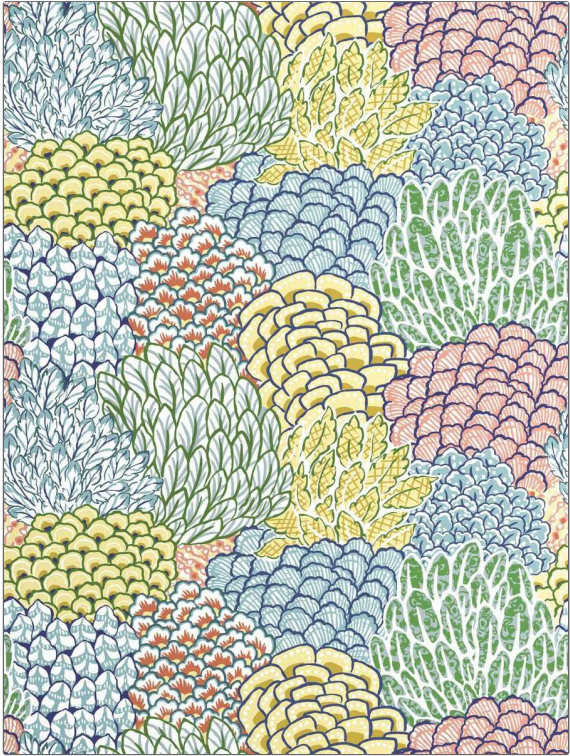

Wallcovering Product Details

PATTERN Abella-WP
COLOR 502

BRAND	APPLICATION
Stroheim	Wallcovering
CATEGORIES	COLORS
Non - Woven, Wallpaper, Digital, Prints	Gold, Aqua / Teal, Coral / Peach
DESIGN TYPES	SCALE
Flamestitch, Print Pattern	Medium

WIDTH	VERTICAL REPEAT	HORIZONTAL REPEAT	CONTENT
27.00 in (68.58 cm)	18.00 in (45.72 cm)	27.00 in (68.58 cm)	49% Cellulose, 39% Binder, 12% Polyester
BACKING	FIRE CODES	PRODUCT NUMBER	COUNTRY
Pretrimmed	Passes ASTM E-84 Class A Or 1, Passes EN15102 Class B-S1, Do	1483902	United Kingdom