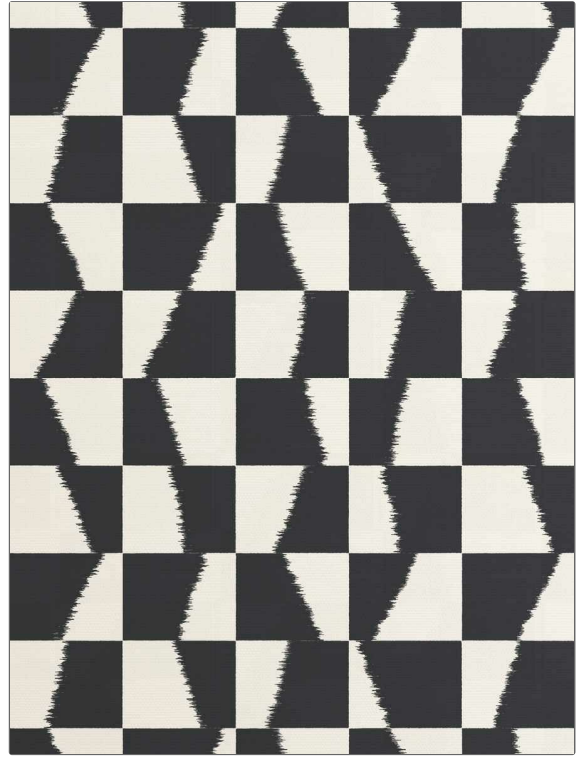

Wallcovering Product Details

PATTERN	Blocks-WP
COLOR	Black
BRAND	Stroheim
APPLICATION	Wallcovering
CATEGORIES	Grasscloths, Digital
BOOK	Statements-Color II Wallcovering
COLORS	Black
DESIGN TYPES	Geometric / Abstract, Print Pattern, Check / Plaid
SCALE	Medium

WIDTH	VERTICAL REPEAT	HORIZONTAL REPEAT	CONTENT
36.00 in (91.44 cm)	32.20 in (81.79 cm)	34.50 in (87.63 cm)	Face: 50% Paper, 50% Hessian, Backing: 47% Cellulose, 40% Binder, 13% Polyester
BACKING	PRODUCT NUMBER	DATE BOOKED	COUNTRY
Untrimmed, Strippable, Nonwoven Backing	1484002	06/2023	Austria