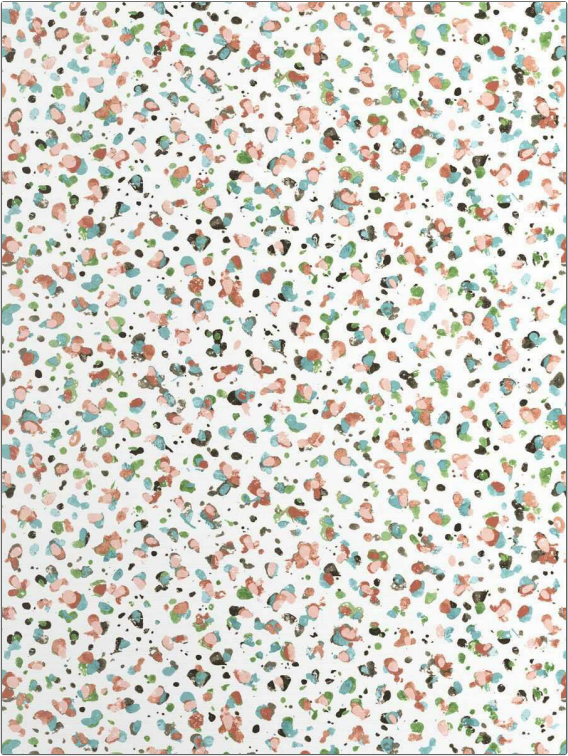

Wallcovering Product Details

PATTERN Lottie-WP
COLOR 502

| | |
|--|--|
| BRAND | APPLICATION |
| Stroheim | Wallcovering |
| CATEGORIES | COLORS |
| Wallpaper, Digital, Prints | Aqua / Teal, Orange / Spice, Coral / Peach |
| DESIGN TYPES | SCALE |
| Print Pattern, Contemporary / Modern, Animal Skins | Small |

| | | | |
|--|------------------------|--------------------------|--|
| WIDTH | VERTICAL REPEAT | HORIZONTAL REPEAT | CONTENT |
| 34.50 in (87.63 cm) | 26.70 in (67.82 cm) | 34.50 in (87.63 cm) | Face: 85% Sisal, 15% Cotton, Backing: 47% Cellulose, 40% Binder, 13% Polyester |
| BACKING | PRODUCT NUMBER | COUNTRY | |
| Strippable, Pretrimmed, Nonwoven Backing | 1485502 | Austria | |