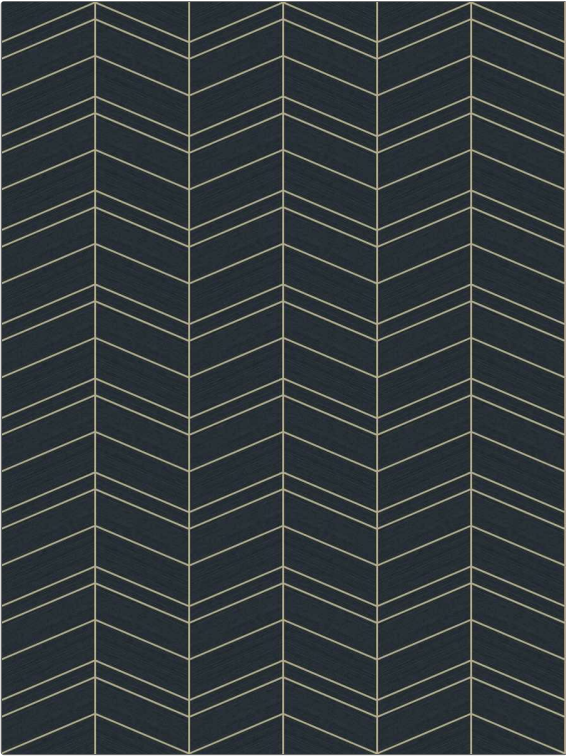

Wallcovering Product Details

PATTERN Arrowhead-WP
COLOR Midnight Blue

BRAND Stroheim
APPLICATION Wallcovering

CATEGORIES Grasscloths, ASTM-E84, En 15102, Handcrafted / Handmade, Inlay
BOOK Grasscloth:inlays Binder

COLORS Blue
DESIGN TYPES Geometric / Abstract, Chevron, Contemporary / Modern

SCALE Large

WIDTH 38.00 in (96.52 cm)	VERTICAL REPEAT 6.00 in (15.24 cm)	HORIZONTAL REPEAT 36.00 in (91.44 cm)	CONTENT Face: 80% Sisal, 20% Cotton, Backing: 100% Nonwoven
BACKING Untrimmed, Nonwoven Backing	FIRE CODES Ce Mark Certified, Passes ASTM E-84, Class A Fire	PRODUCT NUMBER 1570401	DATE BOOKED 03/2024
COUNTRY China			