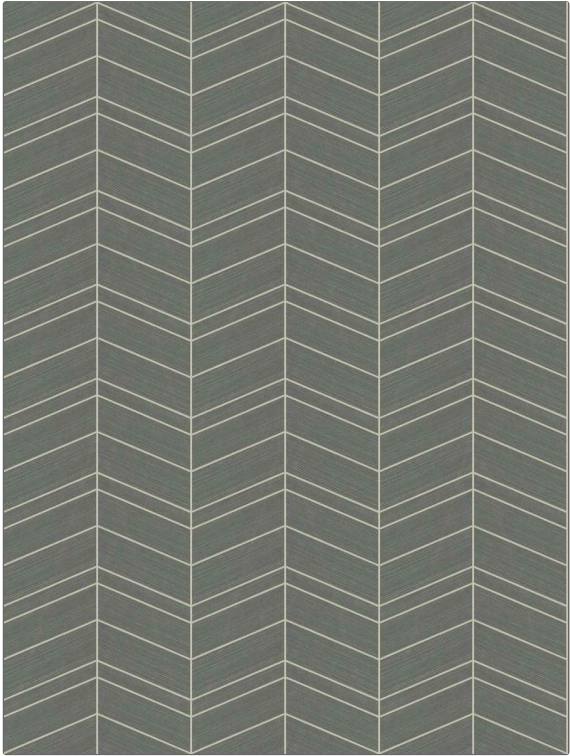

Wallcovering Product Details

PATTERN Arrowhead-WP
COLOR Aspen

BRAND Stroheim
APPLICATION Wallcovering

CATEGORIES Grasscloths, ASTM-E84, En 15102, Handcrafted / Handmade, Inlay
BOOK Grasscloth:inlays Binder

COLORS Blue
DESIGN TYPES Geometric / Abstract, Chevron, Contemporary / Modern

SCALE Large

WIDTH	VERTICAL REPEAT	HORIZONTAL REPEAT	CONTENT
38.00 in (96.52 cm)	6.00 in (15.24 cm)	36.00 in (91.44 cm)	Face: 80% Sisal, 20% Cotton, Backing: 100% Nonwoven
BACKING	FIRE CODES	PRODUCT NUMBER	DATE BOOKED
Untrimmed, Nonwoven Backing	Ce Mark Certified, Passes ASTM E-84, Class A Fire	1570405	03/2024
COUNTRY			
China			