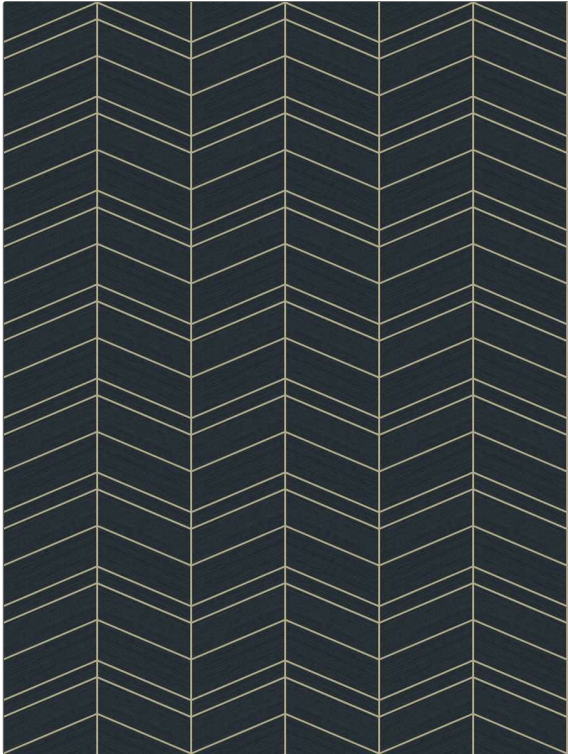

Wallcovering Product Details

PATTERN Arrowhead-WP
COLOR 501

BRAND Stroheim
APPLICATION Wallcovering

CATEGORIES Grasscloths, ASTM-E84, En 15102, Handcrafted / Handmade, Inlay
COLORS Blue

DESIGN TYPES Geometric / Abstract, Chevron, Contemporary / Modern
SCALE Large

WIDTH	VERTICAL REPEAT	HORIZONTAL REPEAT	CONTENT
38.00 in (96.52 cm)	6.00 in (15.24 cm)	36.00 in (91.44 cm)	Face: 80% Sisal, 20% Cotton, Backing: 100% Nonwoven
BACKING	FIRE CODES	PRODUCT NUMBER	COUNTRY
Untrimmed, Nonwoven Backing	Ce Mark Certified, Passes ASTM-E84, Class A Fire	1570701	China