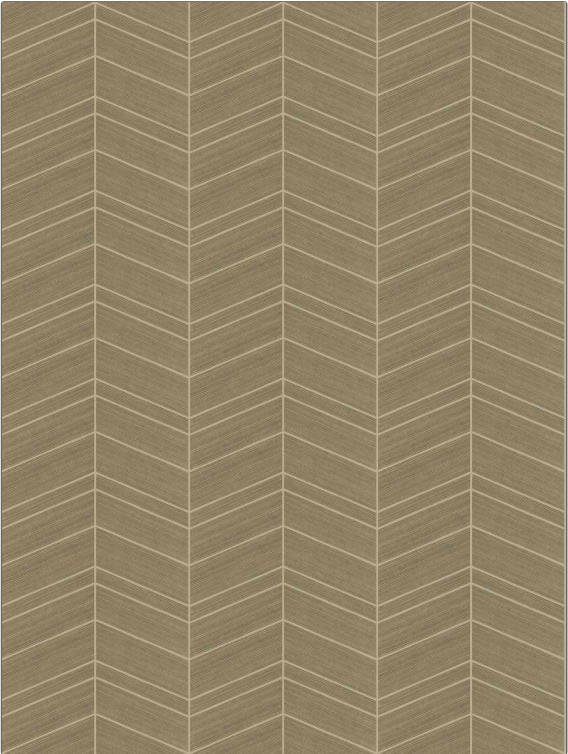

Wallcovering Product Details

PATTERN Arrowhead-WP
COLOR 504

BRAND Stroheim
APPLICATION Wallcovering

CATEGORIES Grasscloths, ASTM-E84, En 15102, Handcrafted / Handmade, Inlay
COLORS Brown, Taupe / Tan

DESIGN TYPES Geometric / Abstract, Chevron, Contemporary / Modern
SCALE Large

WIDTH	VERTICAL REPEAT	HORIZONTAL REPEAT	CONTENT
38.00 in (96.52 cm)	6.00 in (15.24 cm)	36.00 in (91.44 cm)	Face: 80% Sisal, 20% Cotton, Backing: 100% Nonwoven
BACKING	FIRE CODES	PRODUCT NUMBER	COUNTRY
Untrimmed, Nonwoven Backing	Ce Mark Certified, Passes ASTM E-84, Class A Fire	1570704	China