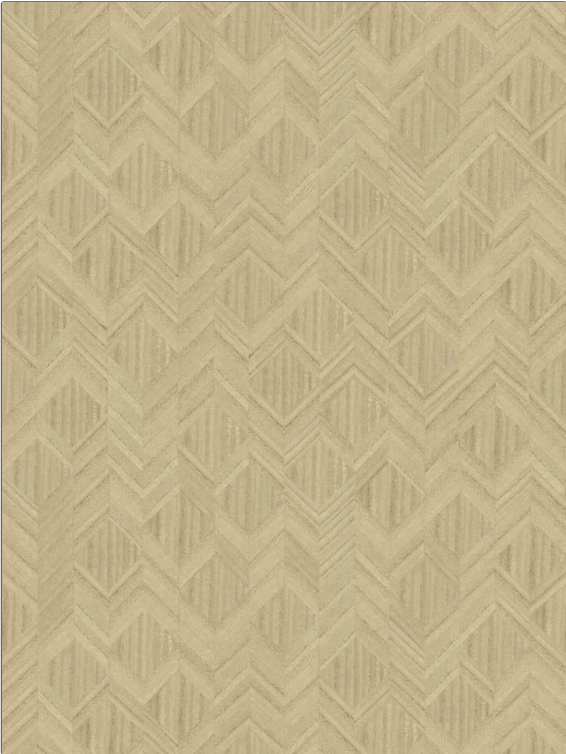

Wallcovering Product Details

PATTERN Big Sky-WP
COLOR 501

BRAND Stroheim
APPLICATION Wallcovering

CATEGORIES ASTM-E84, Handcrafted / Handmade, Inlay
COLORS Beige

DESIGN TYPES Geometric / Abstract, Contemporary / Modern
SCALE Medium

WIDTH	VERTICAL REPEAT	HORIZONTAL REPEAT	CONTENT
38.00 in (96.52 cm)	30.00 in (76.20 cm)	36.00 in (91.44 cm)	Face: 100% Paulownia Wood, Backing: 100% Nonwoven
BACKING	FIRE CODES	PRODUCT NUMBER	COUNTRY
Untrimmed, Nonwoven Backing	Ce Mark Certified, Passes ASTM-E84, Class A Fire	1570901	China

ADDITIONAL PRODUCT NOTES
 Untrimmed, Wet Removable, Nonwoven Backing, Paste The Paper, Ce Mark Certified, Straight / Side Match, Gently Vacuum With Soft Brush, Exclusive Pattern, Variations In Color May Occur, From Lot To Lot.