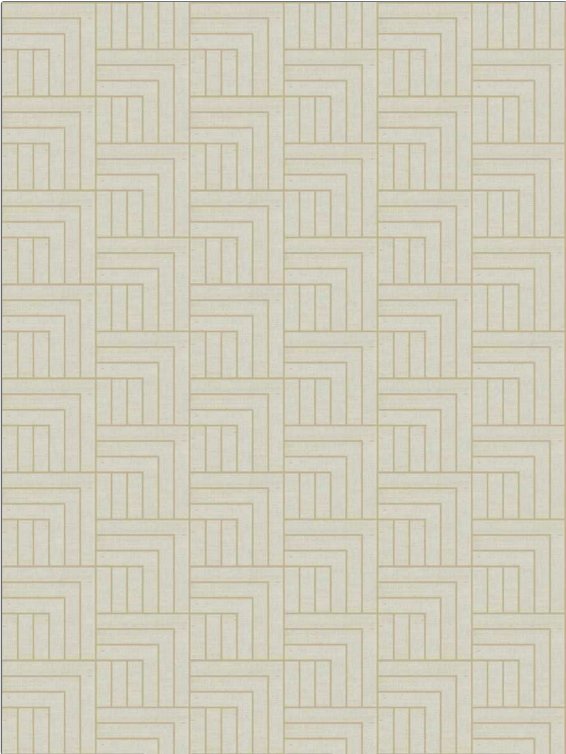

Wallcovering Product Details

PATTERN Boulder-WP
COLOR 502

BRAND Stroheim
APPLICATION Wallcovering

CATEGORIES Grasscloths, ASTM-E84, En 15102, Handcrafted / Handmade, Inlay
COLORS Metallic, White

DESIGN TYPES Geometric / Abstract, Contemporary / Modern
SCALE Medium

WIDTH	VERTICAL REPEAT	HORIZONTAL REPEAT	CONTENT
38.00 in (96.52 cm)	6.00 in (15.24 cm)	36.00 in (91.44 cm)	Face: 80% Sisal, 20% Cotton, Backing: 100% Nonwoven
BACKING	FIRE CODES	PRODUCT NUMBER	COUNTRY
Untrimmed, Nonwoven Backing	Ce Mark Certified, Passes ASTM E-84, Class A Fire	1571302	China