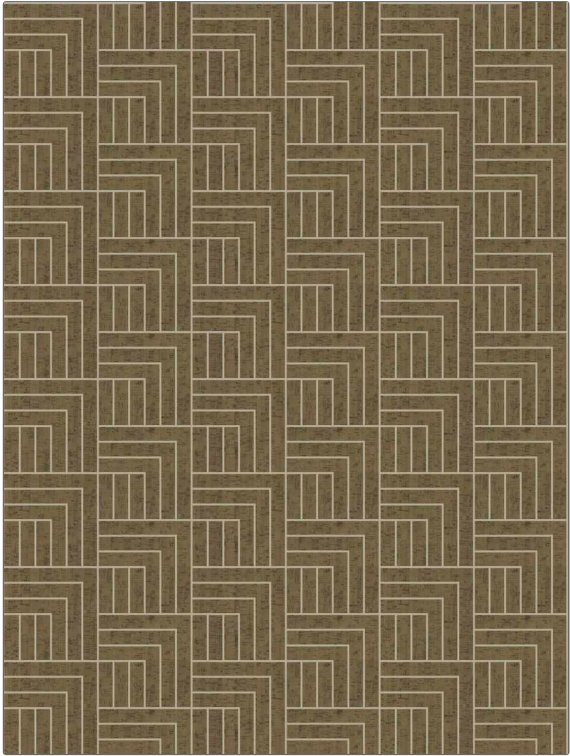

Wallcovering Product Details

PATTERN Cheyenne-WP
COLOR Walnut

BRAND Stroheim
APPLICATION Wallcovering

CATEGORIES Cork, ASTM-E84, Handcrafted / Handmade, Inlay
BOOK Grasscloth:inlays Binder

COLORS Brown, Metallic
DESIGN TYPES Geometric / Abstract, Contemporary / Modern

SCALE Medium

WIDTH	VERTICAL REPEAT	HORIZONTAL REPEAT	CONTENT
38.00 in (96.52 cm)	6.00 in (15.24 cm)	36.00 in (91.44 cm)	Face: 80% Cork, 20% Metallic Paper, Backing: 100% Nonwoven
BACKING	FIRE CODES	PRODUCT NUMBER	DATE BOOKED
Untrimmed, Nonwoven Backing	Ce Mark Certified, Passes ASTM E-84, Class A Fire	1571503	03/2024
COUNTRY			
China			

ADDITIONAL PRODUCT NOTES
 Untrimmed, Wet Removable, Nonwoven Backing, Paste The Paper, Ce Mark Certified, Straight / Side Match, Gently Vacuum With Soft Brush, Exclusive Pattern, Passes Euroclass En 13501-1, Variations In Color May Occur, From Lot To Lot.