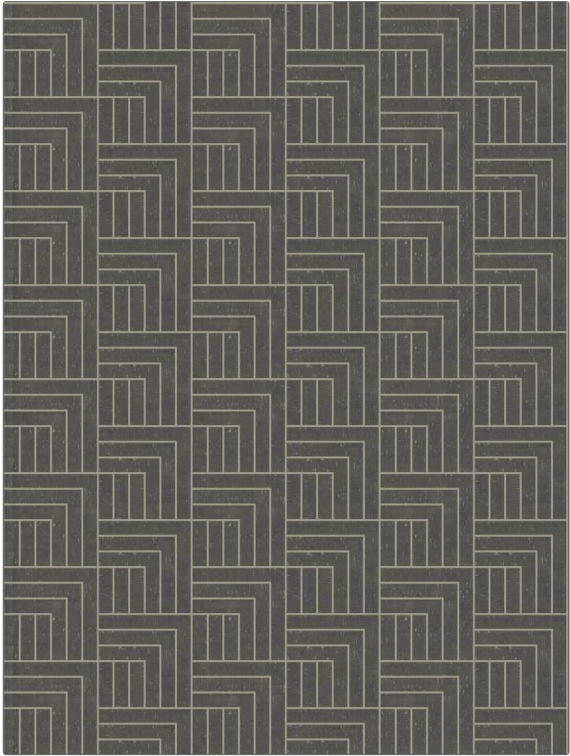

Wallcovering Product Details

PATTERN Cheyenne-WP
COLOR 501

BRAND	APPLICATION
Stroheim	Wallcovering
CATEGORIES	COLORS
Cork, ASTM-E84, Handcrafted / Handmade, Inlay	Brown, Metallic
DESIGN TYPES	SCALE
Geometric / Abstract, Contemporary / Modern	Medium

WIDTH	VERTICAL REPEAT	HORIZONTAL REPEAT	CONTENT
38.00 in (96.52 cm)	6.00 in (15.24 cm)	36.00 in (91.44 cm)	Face: 80% Cork, 20% Metallic Paper, Backing: 100% Nonwoven
BACKING	FIRE CODES	PRODUCT NUMBER	COUNTRY
Untrimmed, Nonwoven Backing	Ce Mark Certified, Passes ASTM-E84, Class A Fire	1571601	China

ADDITIONAL PRODUCT NOTES

Untrimmed, Wet Removable, Nonwoven Backing, Paste The Paper, Ce Mark Certified, Straight / Side Match, Gently Vacuum With Soft Brush, Exclusive Pattern, Passes Euroclass En 13501-1, Variations In Color May Occur, From Lot To Lot.