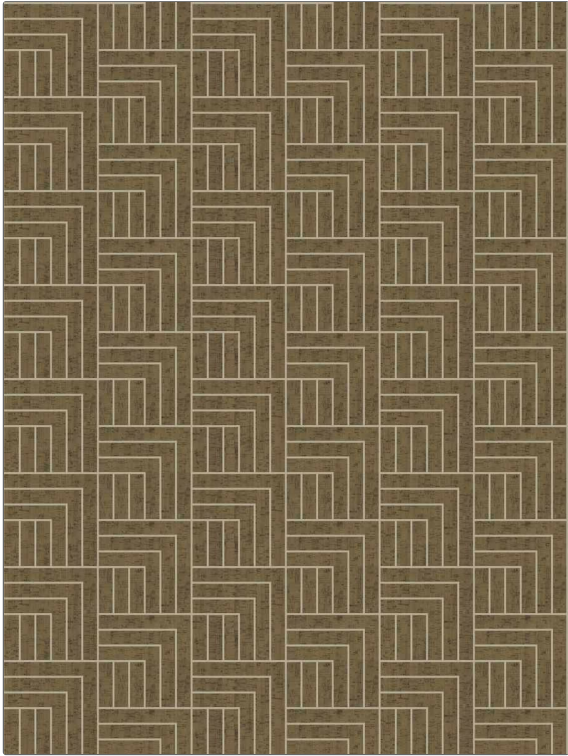

Wallcovering Product Details

PATTERN Cheyenne-WP
COLOR 503

| | |
|---|--------------------|
| BRAND | APPLICATION |
| Stroheim | Wallcovering |
| CATEGORIES | COLORS |
| Cork, ASTM-E84, Handcrafted / Handmade, Inlay | Brown, Metallic |
| DESIGN TYPES | SCALE |
| Geometric / Abstract, Contemporary / Modern | Medium |

| | | | |
|-----------------------------|--|--------------------------|--|
| WIDTH | VERTICAL REPEAT | HORIZONTAL REPEAT | CONTENT |
| 38.00 in (96.52 cm) | 6.00 in (15.24 cm) | 36.00 in (91.44 cm) | Face: 80% Cork, 20% Metallic Paper, Backing: 100% Nonwoven |
| BACKING | FIRE CODES | PRODUCT NUMBER | COUNTRY |
| Untrimmed, Nonwoven Backing | Ce Mark Certified, Passes ASTM-E84, Class A Fire | 1571603 | China |