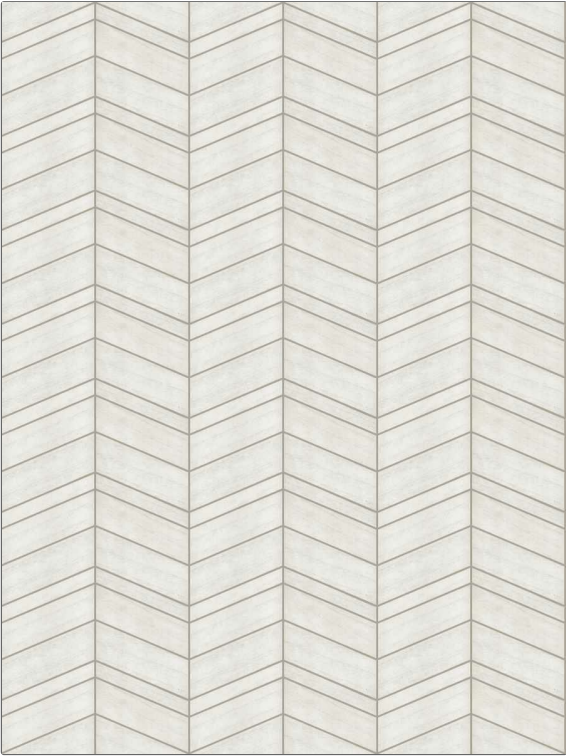

Wallcovering Product Details

PATTERN Sun Valley-WP
COLOR Whitewash

BRAND Stroheim
APPLICATION Wallcovering

CATEGORIES ASTM-E84, Handcrafted / Handmade, Inlay
BOOK Grasscloth:inlays Binder

COLORS White
DESIGN TYPES Geometric / Abstract, Contemporary / Modern

SCALE Large

WIDTH 38.00 in (96.52 cm)	VERTICAL REPEAT 6.00 in (15.24 cm)	HORIZONTAL REPEAT 36.00 in (91.44 cm)	CONTENT Face: 100% Paulownia Wood, Backing: 100% Paper
BACKING Untrimmed, Nonwoven Backing	FIRE CODES Ce Mark Certified, Passes ASTM-E84, Class A Fire	PRODUCT NUMBER 1572202	DATE BOOKED 03/2024
COUNTRY China			