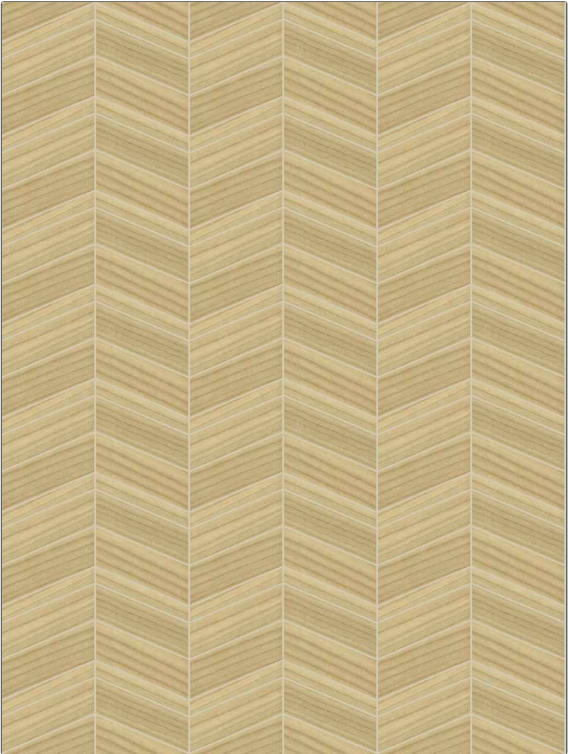

Wallcovering Product Details

PATTERN Sun Valley-WP
COLOR 504

BRAND Stroheim
APPLICATION Wallcovering

CATEGORIES ASTM-E84, Handcrafted / Handmade, Inlay
COLORS Beige

DESIGN TYPES Geometric / Abstract, Contemporary / Modern
SCALE Large

| WIDTH | VERTICAL REPEAT | HORIZONTAL REPEAT | CONTENT |
|-----------------------------|--|---------------------|--|
| 38.00 in (96.52 cm) | 6.00 in (15.24 cm) | 36.00 in (91.44 cm) | Face: 100% Paulownia Wood, Backing: 100% Paper |
| BACKING | FIRE CODES | PRODUCT NUMBER | COUNTRY |
| Untrimmed, Nonwoven Backing | Ce Mark Certified, Passes ASTM-E84, Class A Fire | 1572304 | China |

ADDITIONAL PRODUCT NOTES
 Untrimmed, Wet Removable, Nonwoven Backing, Paste The Paper, Ce Mark Certified, Straight / Side Match, Gently Vacuum With Soft Brush, Exclusive Pattern, Variations In Color May Occur, From Lot To Lot.