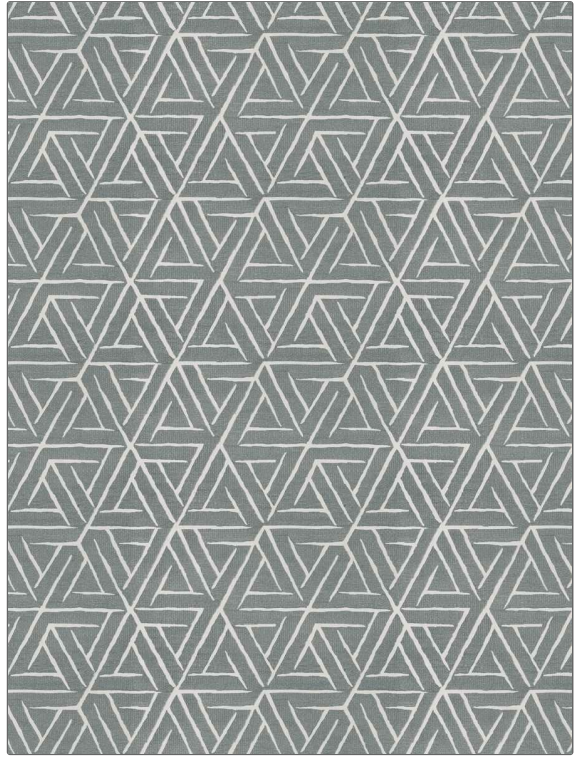

Fabric Product Details

PATTERN	Bashira
COLOR	Blue Haze
BRAND	APPLICATION
Stroheim	Fabric
USES	CATEGORIES
Bedding, Drapery	Crewels / Embroideries
BOOK	COLORS
Ambiance (3 Books) Galaxy / Waterfall	Blue, Light Blue
DESIGN TYPES	SCALE
Embroidery, Geometric, Lattice / Fretwork	Large
RAILROADED	
Not Railroaded	

WIDTH	VERTICAL REPEAT	HORIZONTAL REPEAT	CONTENT
51.00 in (129.54 cm)	15.50 in (39.37 cm)	8.00 in (20.32 cm)	Embroidery: 100% Viscose, Base: 100% Cotton
BACKING	PRODUCT NUMBER	DATE BOOKED	COUNTRY
	1602202	02/2024	India
CLEANING CODES			
S			