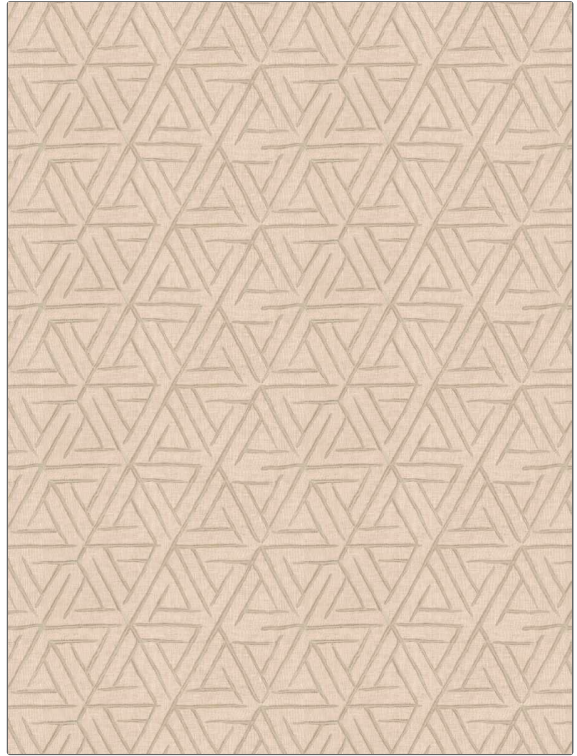

# Fabric Product Details

**PATTERN** Icarus  
**COLOR** Shell

**BRAND**

**Stroheim**

**APPLICATION**

**Fabric**

**USES**

**Drapery**

**CATEGORIES**

**Sheer, Crewels / Embroideries**

**BOOK**

**Ambiance Narrow Sheers (2 Books) Twilight / Shell**

**COLORS**

**Linen, Pink**

**DESIGN TYPES**

**Embroidery, Geometric, Global / Ethnic, Contemporary / Modern**

**SCALE**

**Large**

**RAILROADED**

**Not Railroaded**

**WIDTH**

**50.00 in (127.00 cm)**

**VERTICAL REPEAT**

**15.00 in (38.10 cm)**

**HORIZONTAL REPEAT**

**25.00 in (63.50 cm)**

**CONTENT**

**Embroidery: 100% Polyester, Base: 100% Linen**

**BACKING**

**PRODUCT NUMBER**

**1967404**

**DATE BOOKED**