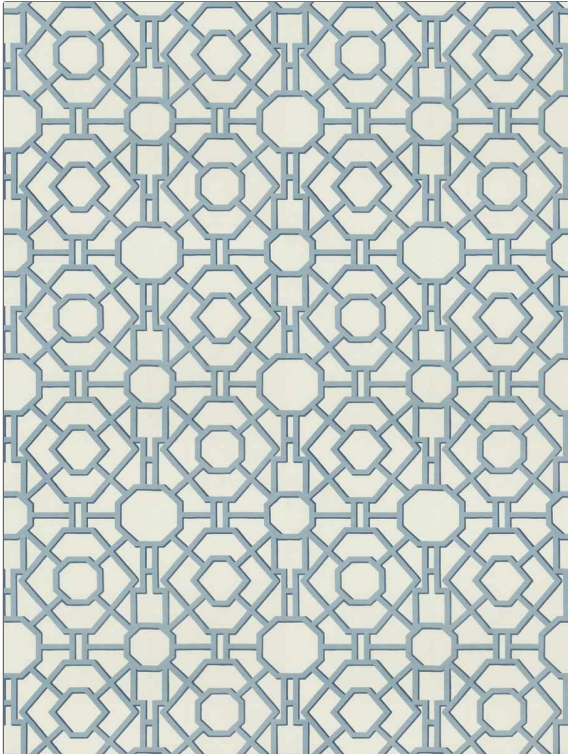

# Fabric Product Details

**PATTERN** Cathay Trellis  
**COLOR** 01

<b>BRAND</b>	<b>APPLICATION</b>
Stroheim	Fabric
<b>USES</b>	<b>CATEGORIES</b>
Bedding, Drapery, Multipurpose, Upholstery	Prints, Linen
<b>COLORS</b>	<b>DESIGN TYPES</b>
Blue, Light Blue	Geometric, Lattice / Fretwork, Print Pattern
<b>SCALE</b>	<b>RAILOADED</b>
Large	Not Railed

<b>WIDTH</b>	<b>VERTICAL REPEAT</b>	<b>HORIZONTAL REPEAT</b>	<b>CONTENT</b>
54.00 in (137.16 cm)	25.25 in (64.14 cm)	27.00 in (68.58 cm)	57% Linen, 43% Cotton
<b>BACKING</b>	<b>FIRE CODES</b>	<b>DOUBLE RUBS</b>	<b>PRODUCT NUMBER</b>
	UFAC Class I / NFPA 260	Exceeds 32,000 Double Rubs (Wyzenbeek Method)	4343301
<b>COUNTRY</b>	<b>CLEANING CODES</b>		
China	S		