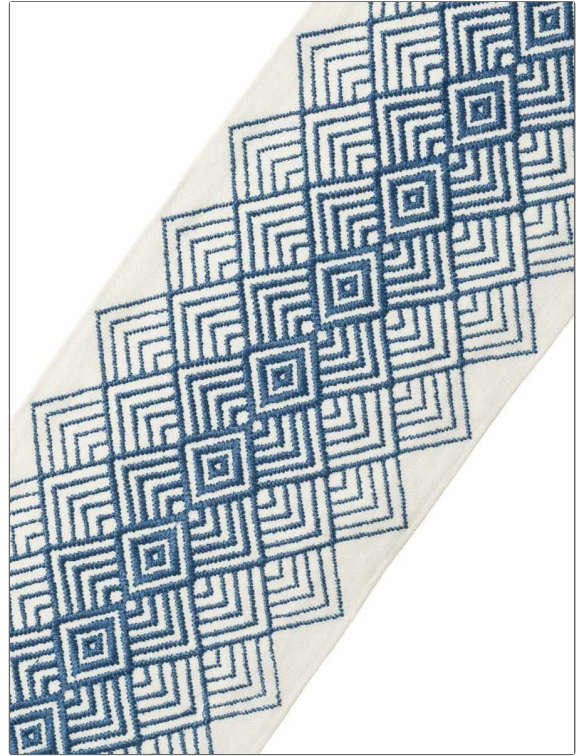

# Trimming Product Details

**PATTERN** Algorithm  
**COLOR** Cerulean

**BRAND**

**Stroheim**

**APPLICATION**

**Trimming**

**CATEGORIES**

**Braids / Borders / Tape**

**BOOK**

**Color Trim Ring Set**

**COLORS**

**Light Blue**

**DESIGN TYPES**

**Embroidery, Geometric,  
Architectural, Fretwork,  
Diamond**

**WIDTH**

**6.00 in (15.24 cm)**

**VERTICAL REPEAT**

**1.75 in (4.44 cm)**

**HORIZONTAL REPEAT**

**0.00 in (0.00 cm)**

**CONTENT**

**Embroidery: 100%  
Polyester, Base: 100% Linen**

**PRODUCT NUMBER**

**4347101**

**DATE BOOKED**

**06/2021**

**COUNTRY**

**India**

**ADDITIONAL PRODUCT NOTES**

**Exclusive Pattern, Border / Braid / Tape, Natural Fibers And, Embroidered Textiles, Are Not Guaranteed For, Color Matching, Color, Fastness Or Durability., Cuttings From Current Stock, Is Recommended., Width: 6.00 In**