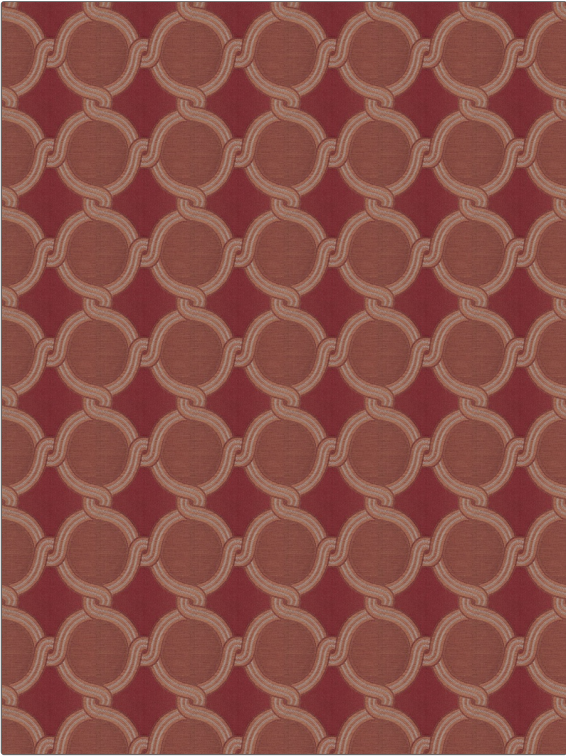

Fabric Product Details

PATTERN Valmar
COLOR 01

BRAND	APPLICATION
Stroheim	Fabric
USES	CATEGORIES
Upholstery	Wovens
COLORS	DESIGN TYPES
Burgundy	Contemporary / Modern, Scrollwork
SCALE	RAILROADED
Small	Not Railroaded

WIDTH	FINISH	VERTICAL REPEAT	HORIZONTAL REPEAT
54.00 in (137.16 cm)	Soil & Stain Repellent Finish	4.75 in (12.06 cm)	4.50 in (11.43 cm)
CONTENT	BACKING	FIRE CODES	DOUBLE RUBS
36% Linen, 36% Cotton, 28% Silk		UFAC Class I, Passes NFPA 260	Exceeds 12,000 Double Rubs (Wyzenbeek Method)
PRODUCT NUMBER	COUNTRY	CLEANING CODES	
4530601	India	S	