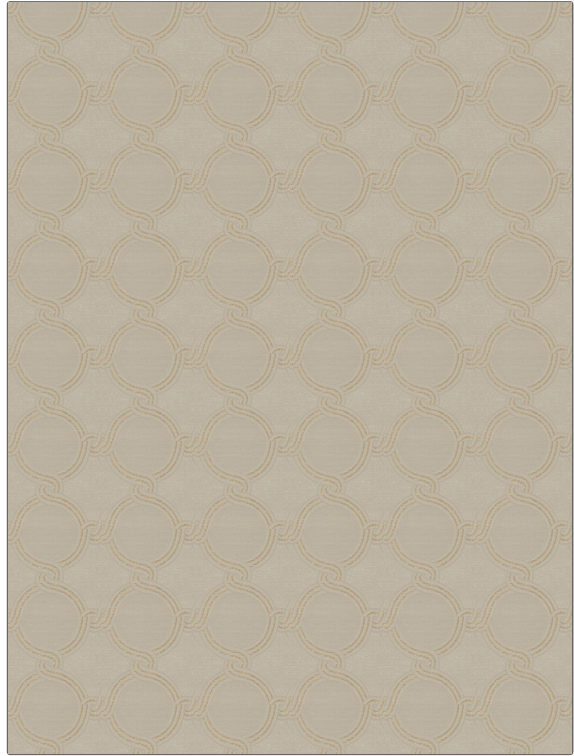

# Fabric Product Details

**PATTERN** Valmar Metallic  
**COLOR** Brushed Metal

**BRAND**

**Stroheim**

**APPLICATION**

**Fabric**

**USES**

**Upholstery**

**CATEGORIES**

**Wovens**

**COLORS**

**Grey, Metallic**

**DESIGN TYPES**

**Contemporary / Modern,  
Scrollwork**

**SCALE**

**Small**

**RAILROADED**

**Not Railroaded**

**WIDTH**

**54.00 in (137.16 cm)**

**FINISH**

**Soil & Stain Repellent Finish**

**VERTICAL REPEAT**

**4.75 in (12.06 cm)**

**HORIZONTAL REPEAT**

**4.50 in (11.43 cm)**

**CONTENT**

**35% Cotton, 33% Linen,  
26% Silk, 6% Zari**

**BACKING**

**PRODUCT NUMBER**

**4530701**

**COUNTRY**