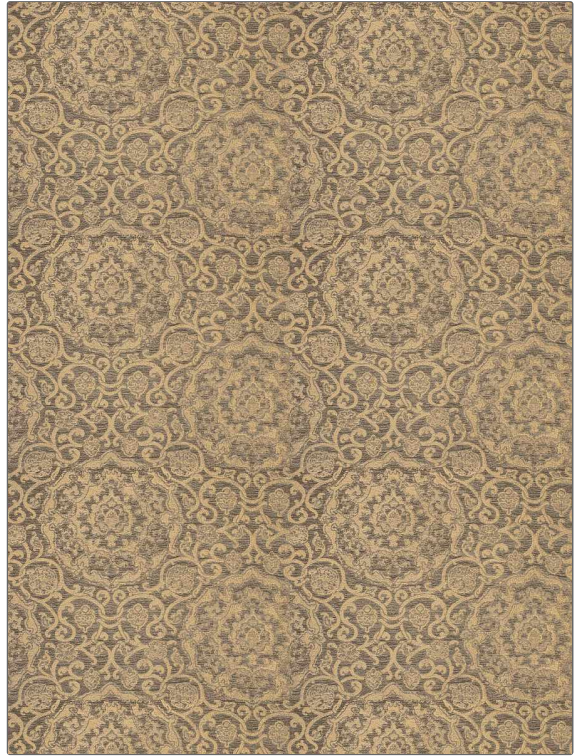

Fabric Product Details

PATTERN Brandele Metallic
COLOR Burnished Gold

BRAND

Stroheim

APPLICATION

Fabric

USES

Bedding, Upholstery

CATEGORIES

Wovens, Chenille

COLORS

Linen, Metallic, Gold

DESIGN TYPES

Medallion, Damask

SCALE

Large

RAILROADED

Not Railroaded

WIDTH

52.00 in (132.08 cm)

FINISH

Soil & Stain Repellent Finish

VERTICAL REPEAT

24.00 in (60.96 cm)