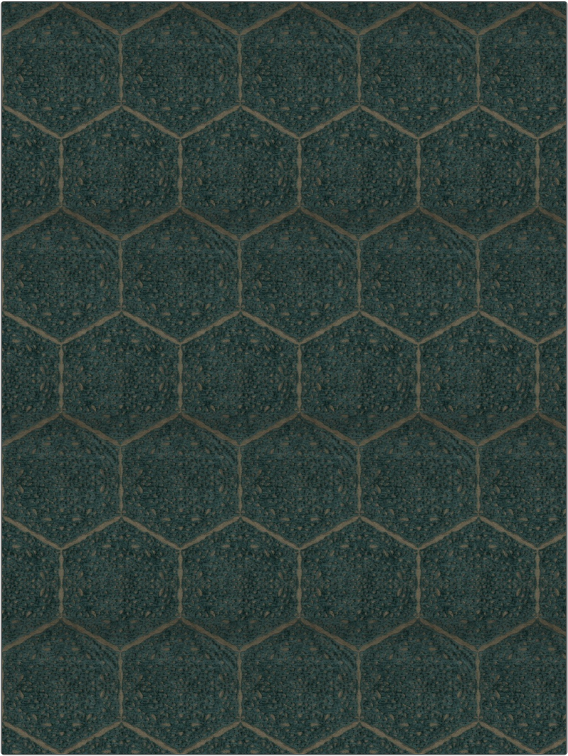

Fabric Product Details

PATTERN **Anatoyla**
COLOR **Malachite**

BRAND	APPLICATION
Stroheim	Fabric
USES	CATEGORIES
Bedding, Upholstery	Wovens, Chenille
COLORS	DESIGN TYPES
Green	Contemporary / Modern
SCALE	RAILROADED
Medium	Not Railroaded

WIDTH	FINISH	VERTICAL REPEAT	HORIZONTAL REPEAT
50.00 in (127.00 cm)	Soil & Stain Repellent Finish	11.75 in (29.84 cm)	5.75 in (14.60 cm)
CONTENT	BACKING	FIRE CODES	DOUBLE RUBS
86% Rayon, 14% Polyester		UFAC Class I, Passes NFPA 260	Exceeds 18,000 Double Rubs (Wyzenbeek Method)
PRODUCT NUMBER	COUNTRY	CLEANING CODES	
4532602	USA	S	