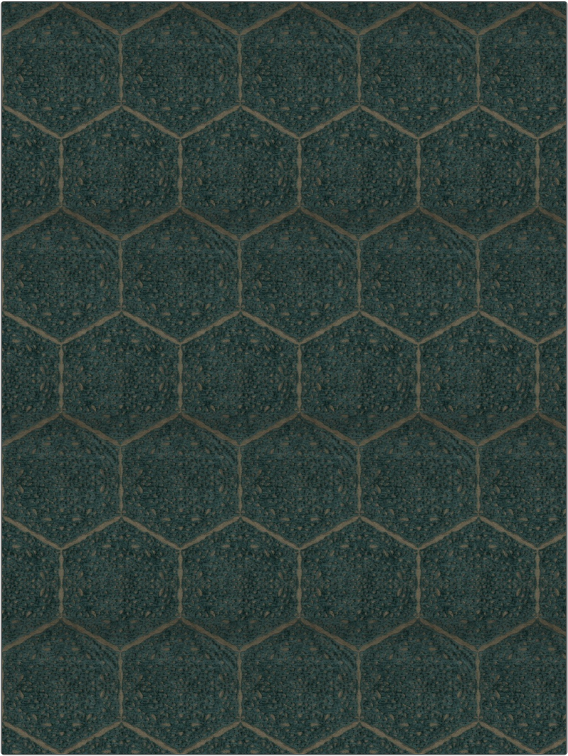

# Fabric Product Details

**PATTERN** **Anatoyla**  
**COLOR** **02**

<b>BRAND</b>	<b>APPLICATION</b>
<b>Stroheim</b>	<b>Fabric</b>
<b>USES</b>	<b>CATEGORIES</b>
<b>Bedding, Upholstery</b>	<b>Wovens, Chenille</b>
<b>COLORS</b>	<b>DESIGN TYPES</b>
<b>Green</b>	<b>Contemporary / Modern</b>
<b>SCALE</b>	<b>RAILROADED</b>
<b>Medium</b>	<b>Not Railroaded</b>

<b>WIDTH</b>	<b>FINISH</b>	<b>VERTICAL REPEAT</b>	<b>HORIZONTAL REPEAT</b>
<b>50.00 in (127.00 cm)</b>	<b>Soil &amp; Stain Repellent Finish</b>	<b>11.75 in (29.84 cm)</b>	<b>5.75 in (14.60 cm)</b>
<b>CONTENT</b>	<b>BACKING</b>	<b>FIRE CODES</b>	<b>DOUBLE RUBS</b>
<b>86% Rayon, 14% Polyester</b>		<b>UFAC Class I, Passes NFPA 260</b>	<b>Exceeds 18,000 Double Rubs (Wyzenbeek Method)</b>
<b>PRODUCT NUMBER</b>	<b>COUNTRY</b>	<b>CLEANING CODES</b>	
<b>4532702</b>	<b>USA</b>	<b>S</b>	