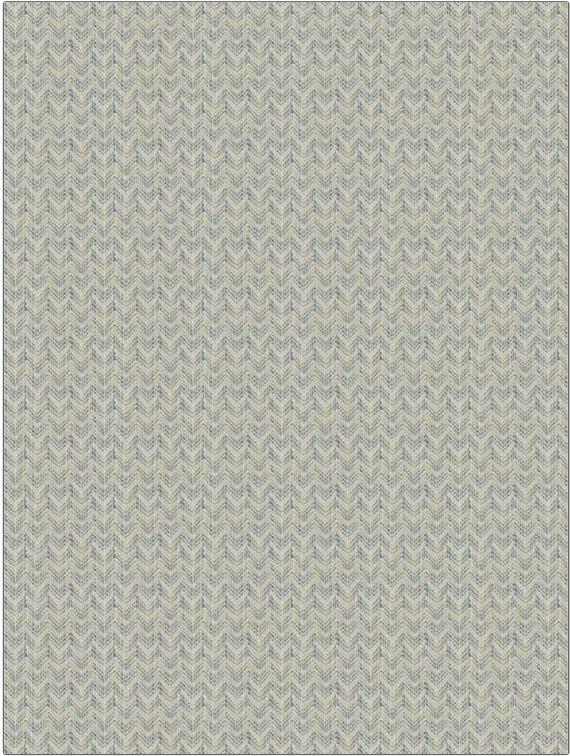

Fabric Product Details

PATTERN Bowery Herringbone
COLOR Bluebell

BRAND	APPLICATION
Stroheim	Fabric
USES	CATEGORIES
Upholstery	Crypton Home, Easy To Clean, Wovens
BOOK	COLORS
Color: Bluebell - Laurel	Blue
DESIGN TYPES	SCALE
Herringbone	Small
RAILROADED	
Railroaded	

WIDTH	FINISH	VERTICAL REPEAT	HORIZONTAL REPEAT
55.00 in (139.70 cm)	Crypton Home	4.25 in (10.80 cm)	2.25 in (5.72 cm)
CONTENT	BACKING	FIRE CODES	DOUBLE RUBS
65% Rayon, 24% Polyester, 11% Cotton	100% Acrylic Backing	UFAC Class I	Exceeds 51,000 Double Rubs (Wyzenbeek Method)
PRODUCT NUMBER	DATE BOOKED	COUNTRY	CLEANING CODES
4559808	06/2021	USA	W