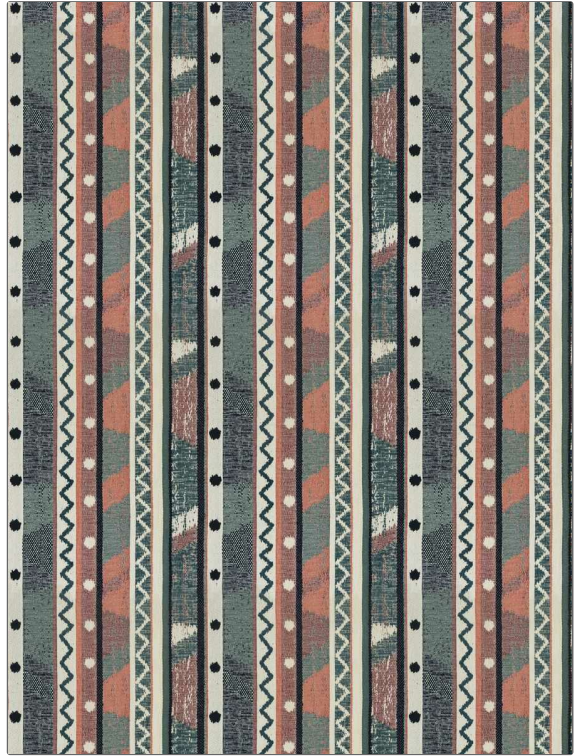

# Fabric Product Details

**PATTERN** Neysa Stripe  
**COLOR** 02

<b>BRAND</b>	<b>APPLICATION</b>
Stroheim	Fabric
<b>USES</b>	<b>CATEGORIES</b>
Upholstery	Crypton Home, Easy To Clean
<b>COLORS</b>	<b>DESIGN TYPES</b>
Aqua / Teal, Coral / Peach	Global / Ethnic, Stripes
<b>SCALE</b>	<b>RAILOADED</b>
Large	Railroaded

<b>WIDTH</b>	<b>FINISH</b>	<b>VERTICAL REPEAT</b>	<b>HORIZONTAL REPEAT</b>
54.00 in (137.16 cm)	Crypton Home	19.12 in (48.56 cm)	27.50 in (69.85 cm)
<b>CONTENT</b>	<b>BACKING</b>	<b>FIRE CODES</b>	<b>DOUBLE RUBS</b>
40% Cotton, 35% Rayon, 21% Polyester, 3% Flax, 1% Nylon	100% Acrylic Backing	UFAC Class I	Exceeds 63,000 Double Rubs (Wyzenbeek Method)
<b>PRODUCT NUMBER</b>	<b>COUNTRY</b>	<b>CLEANING CODES</b>	
4564102	USA	W	