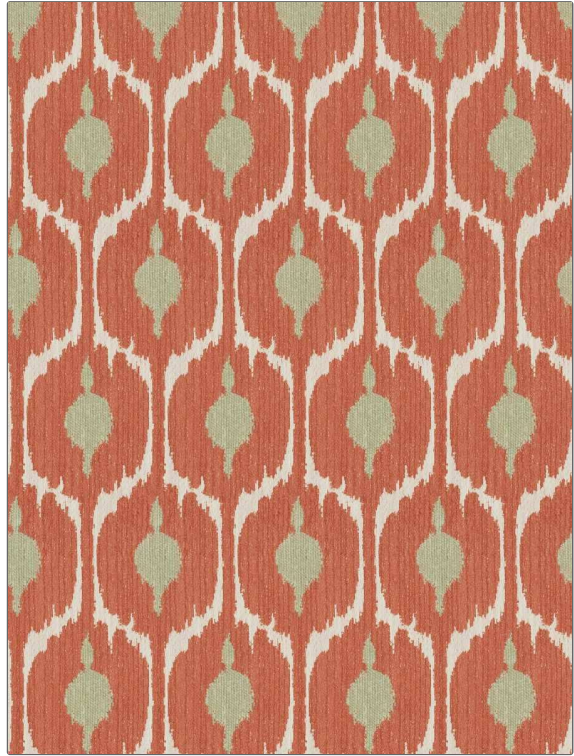

# Fabric Product Details

**PATTERN** Nashik  
**COLOR** Guava

**BRAND**

**Stroheim**

**APPLICATION**

**Fabric**

**USES**

**Upholstery**

**CATEGORIES**

**Crypton Home, Easy To Clean, Wovens**

**BOOK**

**Color: Ribbon - Guava**

**COLORS**

**Coral / Peach**

**DESIGN TYPES**

**Global / Ethnic**

**SCALE**

**Large**

**RAILOADED**

**Railroaded**

**WIDTH**

**56.00 in (142.24 cm)**

**FINISH**

**Crypton Home**

**VERTICAL REPEAT**

**14.37 in (36.50 cm)**

**HORIZONTAL REPEAT**

**6.75 in (17.14 cm)**

**CONTENT**

**57% Polyester 42% Rayon  
1% Nylon**

**BACKING**

**100% Acrylic Backing**