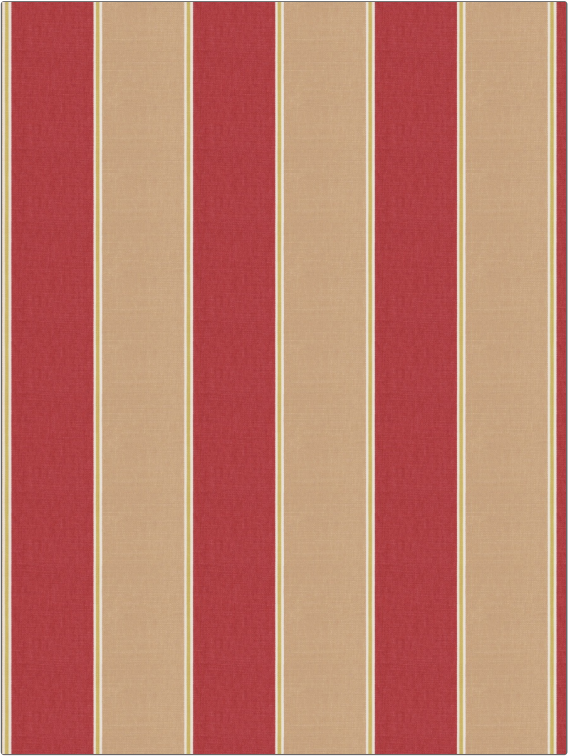

# Fabric Product Details

**PATTERN** Tilney Stripe  
**COLOR** Raspberry

**BRAND** Stroheim  
**APPLICATION** Fabric

**USES** Bedding, Drapery, Multipurpose, Upholstery  
**CATEGORIES** Prints

**COLORS** Taupe / Tan, Green, Pink  
**DESIGN TYPES** Print Pattern, Stripes

**SCALE** Large  
**RAILROADED** Not Railroaded

<b>WIDTH</b>	<b>VERTICAL REPEAT</b>	<b>HORIZONTAL REPEAT</b>	<b>CONTENT</b>
53.00 in (134.62 cm)	0.00 in (0.00 cm)	8.70 in (22.10 cm)	60% Cotton, 40% Linen
<b>BACKING</b>	<b>PRODUCT NUMBER</b>	<b>COUNTRY</b>	<b>CLEANING CODES</b>
	4596402	Spain	S