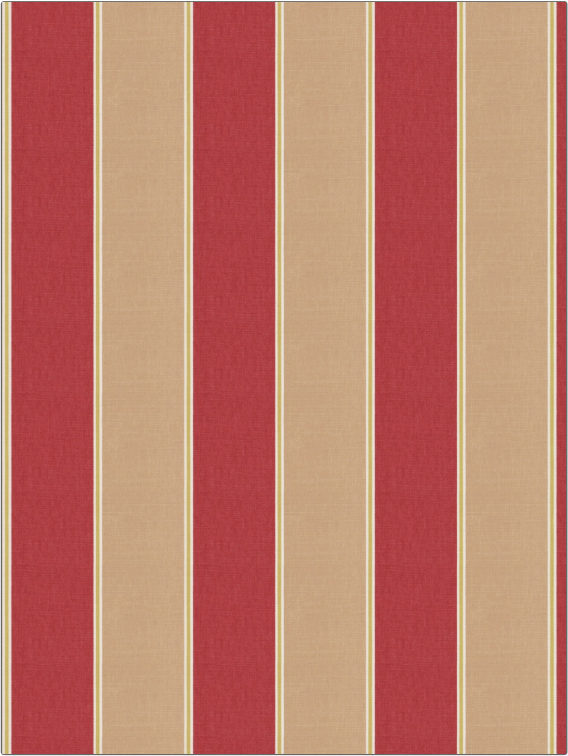

# Fabric Product Details

**PATTERN** Tilney Stripe  
**COLOR** 02

**BRAND** Stroheim  
**APPLICATION** Fabric

**USES** Bedding, Drapery, Multipurpose, Upholstery  
**CATEGORIES** Prints

**COLORS** Taupe / Tan, Green, Pink  
**DESIGN TYPES** Print Pattern, Stripes

**SCALE** Large  
**RAILROADED** Not Railroaded

WIDTH	VERTICAL REPEAT	HORIZONTAL REPEAT	CONTENT
53.00 in (134.62 cm)	0.00 in (0.00 cm)	8.70 in (22.10 cm)	60% Cotton, 40% Linen
BACKING	PRODUCT NUMBER	COUNTRY	CLEANING CODES
	4596502	Spain	S