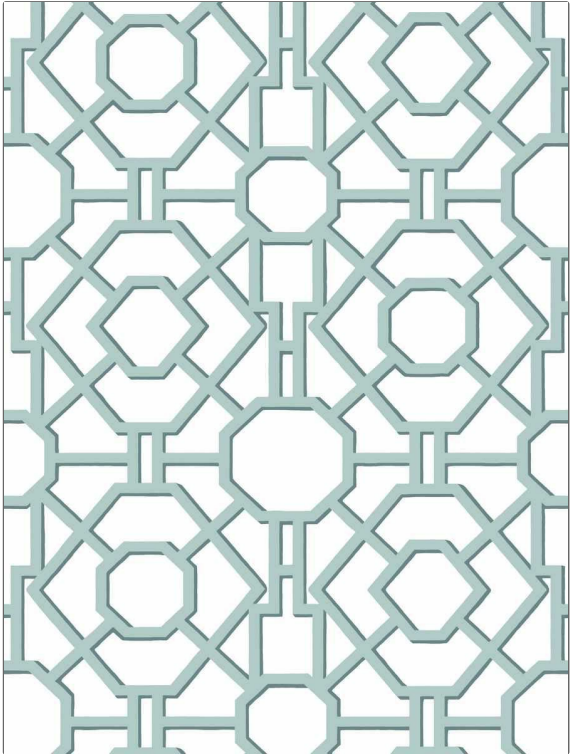

# Wallcovering Product Details

**PATTERN** Cathay Trellis WP  
**COLOR** 507

**BRAND** Stroheim  
**APPLICATION** Wallcovering

**CATEGORIES** Prints  
**COLORS** Aqua / Teal

**DESIGN TYPES** Geometric / Abstract, Lattice / Fretwork, Contemporary / Modern  
**SCALE** Large

<b>WIDTH</b> 27.00 in (68.58 cm)	<b>VERTICAL REPEAT</b> 25.25 in (64.14 cm)	<b>HORIZONTAL REPEAT</b> 27.00 in (68.58 cm)	<b>CONTENT</b> 100% Paper
<b>BACKING</b> Strippable, Pretrimmed	<b>FIRE CODES</b> Passes ASTM-E84	<b>PRODUCT NUMBER</b> 4946305	<b>COUNTRY</b> USA