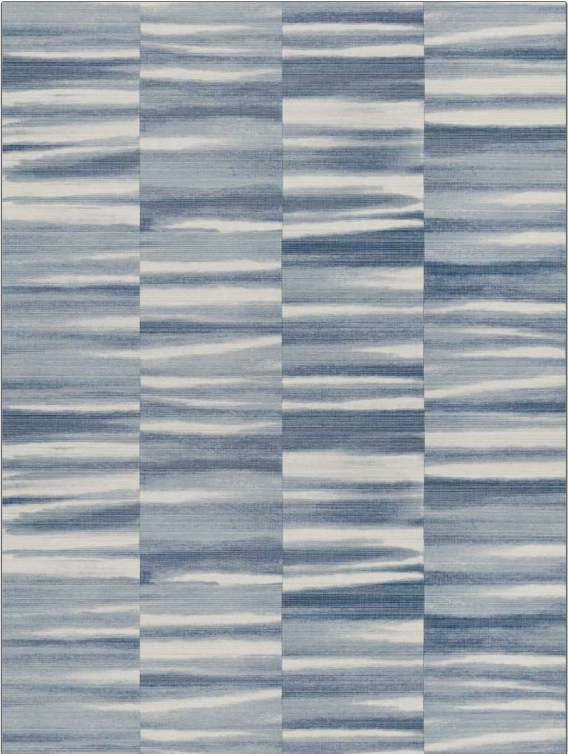

Wallcovering Product Details

PATTERN Washy Stripe-WP
COLOR Indigo

BRAND Stroheim	APPLICATION Wallcovering
CATEGORIES Grasscloths, Digital	BOOK Statements-Ambiance Wallcovering
COLORS Blue, Off White / Ivory	DESIGN TYPES Print Pattern, Stripes, Contemporary / Modern
SCALE Large	

WIDTH 36.00 in (91.44 cm)	VERTICAL REPEAT 31.00 in (78.74 cm)	HORIZONTAL REPEAT 33.50 in (85.09 cm)	CONTENT Face: 100% Sisal, Backing: 100% Nonwoven
BACKING Untrimmed, Strippable	FIRE CODES Passes ASTM-E84, Passes EN15102	PRODUCT NUMBER 0499003	DATE BOOKED 01/2023
COUNTRY United Kingdom			