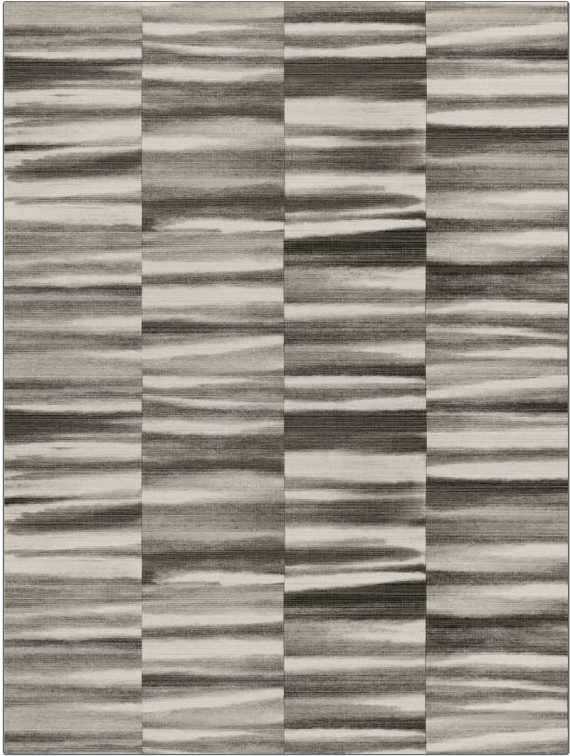

Wallcovering Product Details

PATTERN Washy Stripe-WP
COLOR Pepper

BRAND	APPLICATION
Stroheim	Wallcovering
CATEGORIES	BOOK
Grasscloths, Digital	Statements-Ambiance Wallcovering
COLORS	DESIGN TYPES
Black, Off White / Ivory	Print Pattern, Stripes, Contemporary / Modern
SCALE	
Large	

WIDTH	VERTICAL REPEAT	HORIZONTAL REPEAT	CONTENT
36.00 in (91.44 cm)	31.00 in (78.74 cm)	33.50 in (85.09 cm)	Face: 100% Sisal, Backing: 100% Nonwoven
BACKING	FIRE CODES	PRODUCT NUMBER	DATE BOOKED
Untrimmed, Strippable	Passes ASTM-E84, Passes EN15102	0499004	01/2023
COUNTRY			
United Kingdom			