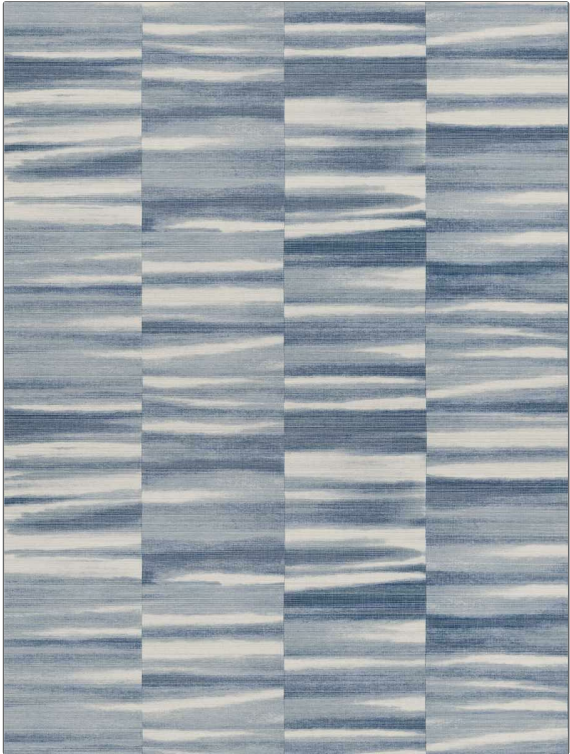

Wallcovering Product Details

PATTERN Washy Stripe-WP
COLOR 503

BRAND	APPLICATION
Stroheim	Wallcovering
CATEGORIES	COLORS
Grasscloths, Digital	Blue, Off White / Ivory
DESIGN TYPES	SCALE
Print Pattern, Stripes, Contemporary / Modern	Large

WIDTH	VERTICAL REPEAT	HORIZONTAL REPEAT	CONTENT
36.00 in (91.44 cm)	31.00 in (78.74 cm)	33.50 in (85.09 cm)	Face: 100% Sisal, Backing: 100% Nonwoven
BACKING	FIRE CODES	PRODUCT NUMBER	COUNTRY
Untrimmed, Strippable	Passes ASTM-E84, Passes EN15102	0499503	United Kingdom