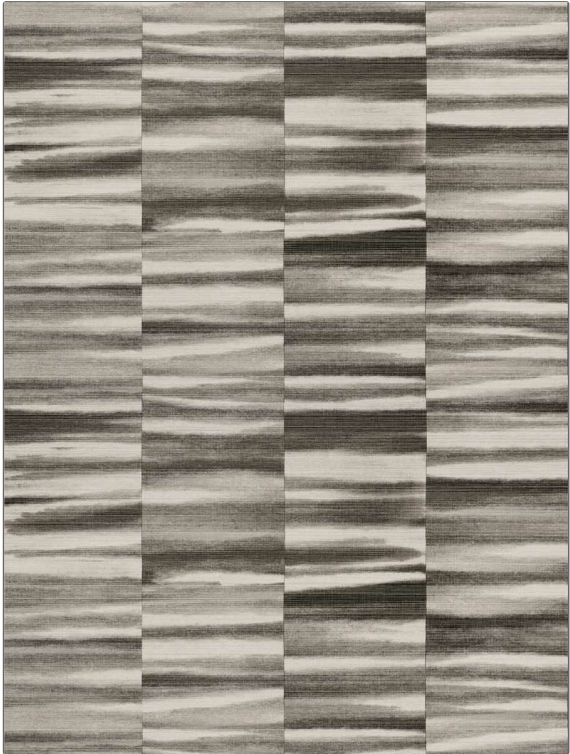

Wallcovering Product Details

PATTERN Washy Stripe-WP
COLOR 504

BRAND	APPLICATION
Stroheim	Wallcovering
CATEGORIES	COLORS
Grasscloths, Digital	Black, Off White / Ivory
DESIGN TYPES	SCALE
Print Pattern, Stripes, Contemporary / Modern	Large

WIDTH	VERTICAL REPEAT	HORIZONTAL REPEAT	CONTENT
36.00 in (91.44 cm)	31.00 in (78.74 cm)	33.50 in (85.09 cm)	Face: 100% Sisal, Backing: 100% Nonwoven
BACKING	FIRE CODES	PRODUCT NUMBER	COUNTRY
Untrimmed, Strippable	Passes ASTM-E84, Passes EN15102	0499504	United Kingdom